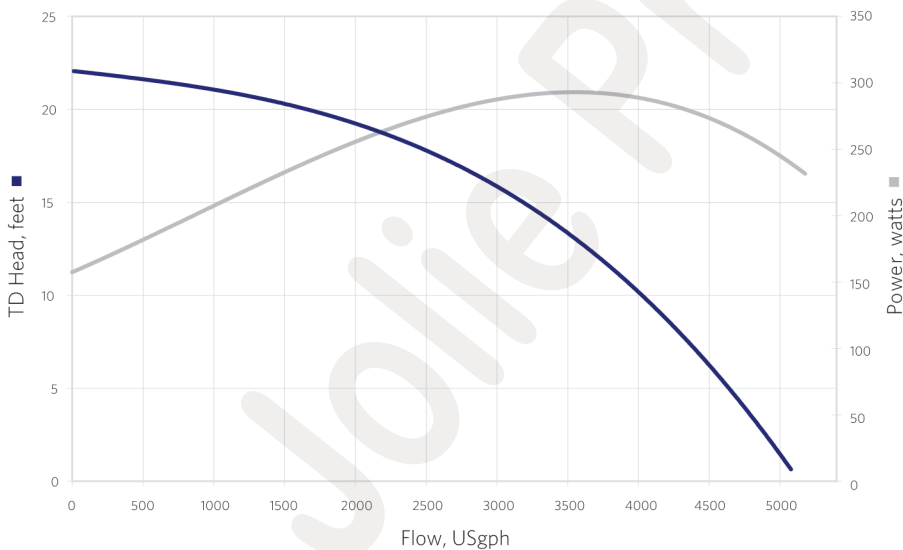

*Dimensions and illustrations are approximate and for reference only

Sequence® 1000 Series - Model 5100SEQ22

The Classic! The 1000 series has set the standard by which all others are measured. Perfect blend of medium pressure and ample flow for the majority of ponds.

3 YEAR LIMITED WARRANTY

8 FOOT CORDSET

TEFC FANCOOLED MOTOR

Flow At Total Dynamic Head	4'	8'	12'	16'	20'
GPM	79	71	63	50	28
GPH	4740	4260	3780	3000	1680

MODEL	5100SEQ22
INLET	1.5"
DISCHARGE	1.5"
MAX FLOW (gph)	5100
MAX HEAD (feet)	22'
MAX POWER (watts)	293
MAX CURRENT (amps)	3.03
@ (volts)	115/230
MOTOR HP	1/3, 1/4, 1/6, 1/8
MOTOR TYPE	56J
MOTOR ENCLOSURE	TEFC
IMPELLER	6