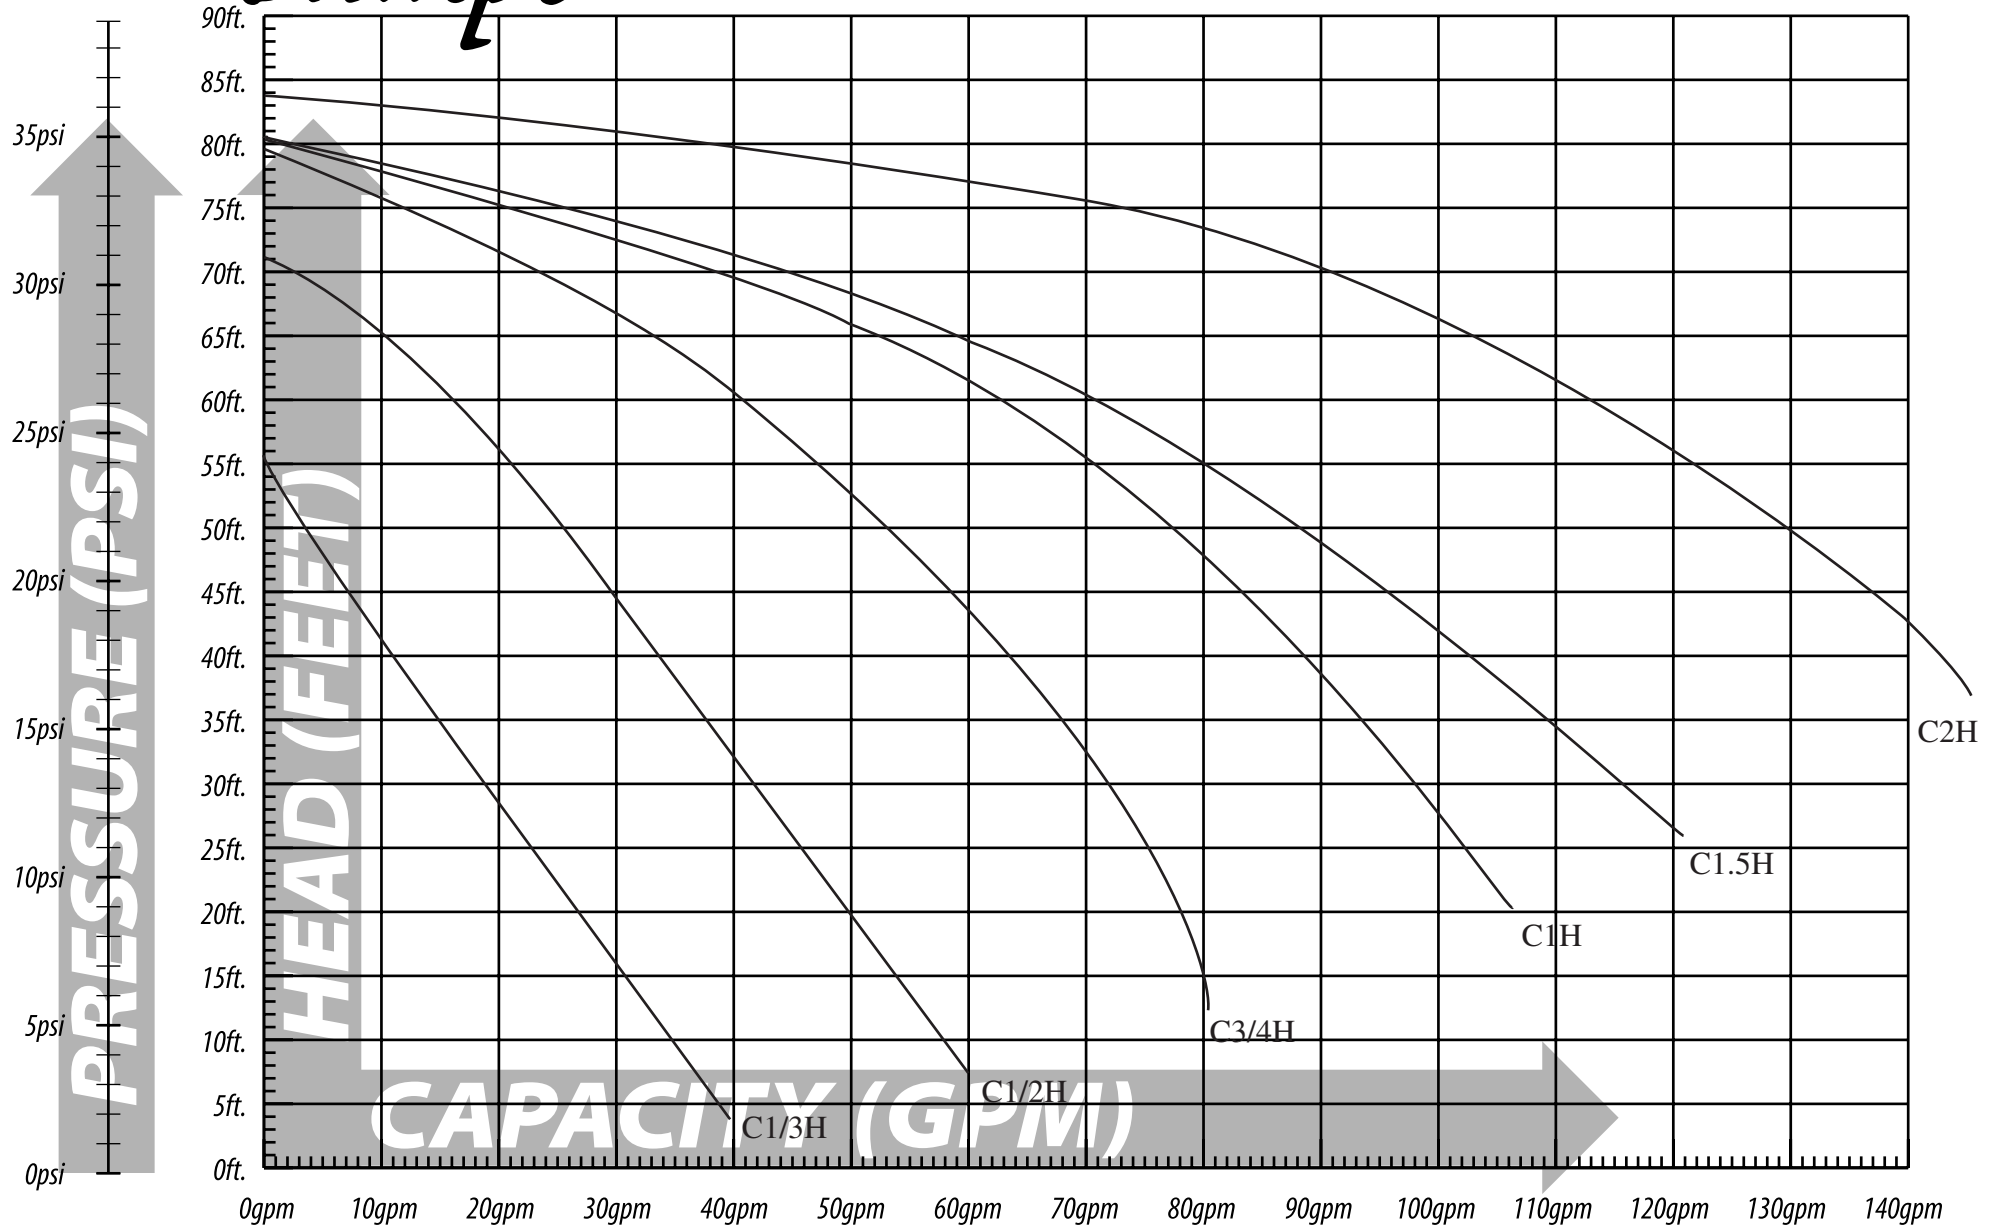

# PerformancePro Pumps

For performance that's **OFF THE CHART** of ordinary pumps!

Figure Number: C200-F

Date: 3/16/00

Pump Model: Cascade

Impeller: Various

Horsepower: 1/3-2

RPM: 3450

Ambient Clear Water SP GR 1.0