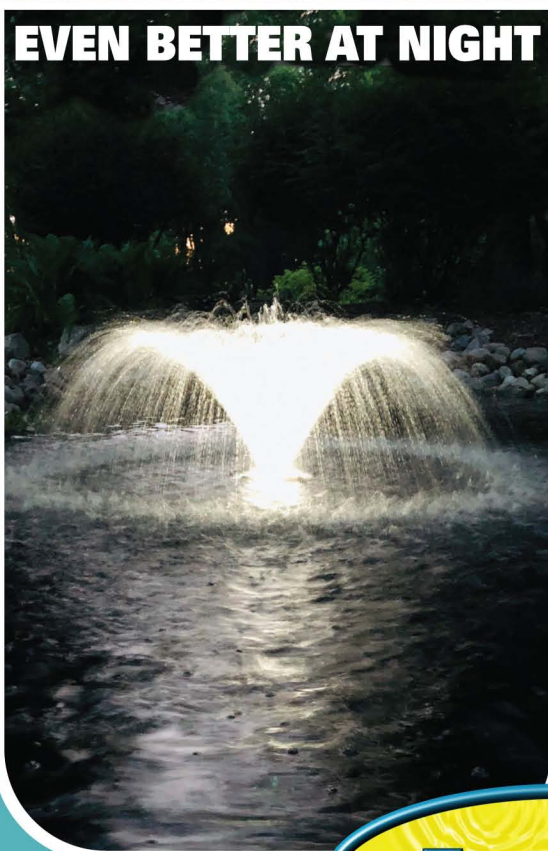

STARBURST

MiniPondFountain

BEAUTIFUL BY DAY

EVEN BETTER AT NIGHT

STARBURST MINI FLOATING POND FOUNTAIN

with Super Bright LED Light Set

Easy installation!

Simply set the float on top of the motor, hand-tighten the 3 thumb bolts and you're ready to go!

- Powered by an energy-efficient asynchronous mag drive pump
- Six super bright, cool white LED lights embedded in float
- Spray pattern: 2.5' tall x 6' diameter
- Float diameter: 15"
- Minimum required pond depth: 18"
- Wattage: Fountain 110 watts, Lights 5 watts
- 30' Cords