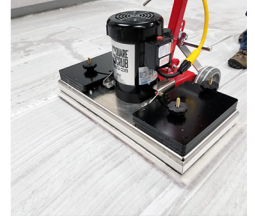

Wet Strip VCT