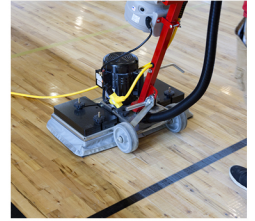

Screen Gym Floors