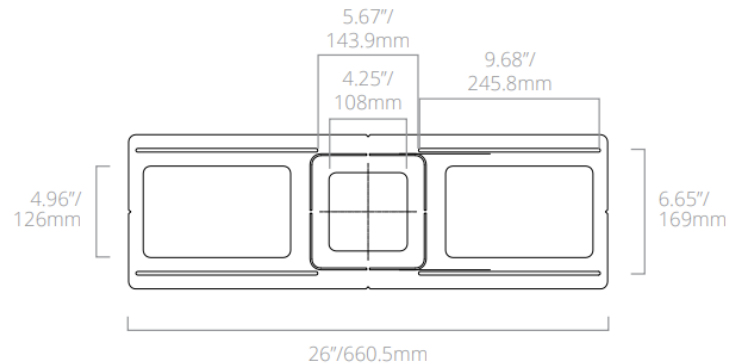

RIP-46

Description Rough-In Plate for 4in and 6in Round Downlight Fixtures
Ordering Code 10792
UNSPSC Code 39111817

RIP-46S

Description Rough-In Plate for 4in and 6in Square Downlight Fixtures
Ordering Code 10818
UNSPSC Code 39111817

RIP-46
Rough-In Plate for Round Downlights

RIP-46S
Rough-In Plate for Square Downlights