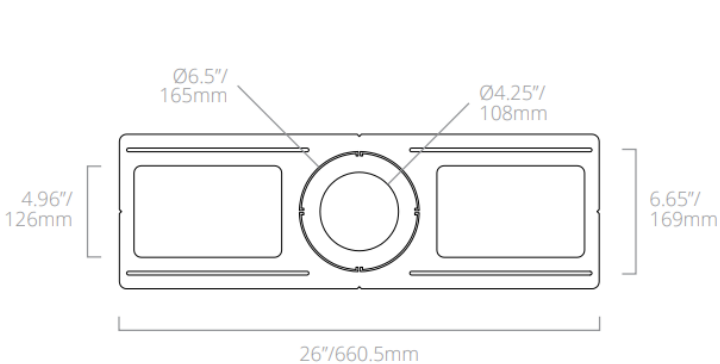

RIP-46

Description Rough-In Plate for 4in and 6in Round Downlight Fixtures
Ordering Code 10792
UNSPSC Code 39111817

RIP-46S

Description Rough-In Plate for 4in and 6in Square Downlight Fixtures
Ordering Code 10818
UNSPSC Code 39111817

RIP-46
Rough-In Plate for Round Downlights

RIP-46S
Rough-In Plate for Square Downlights