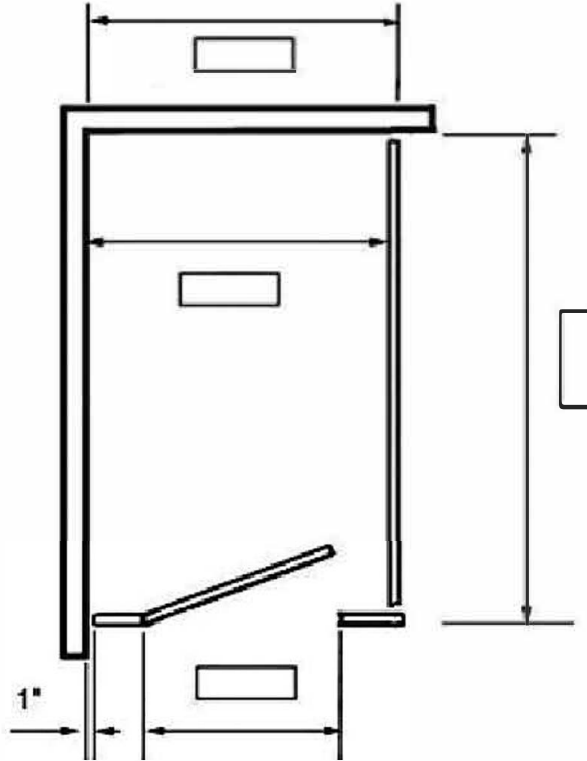

# ALL Partitions

& P A R T S ©

Phone: 866-255-8645 Email: help@allpartitions.com

Redraw doors if yours are hinged on right and/or swing out.

Room Name:

Number of 24" x 42" wall hung screens

Number of 18" x 42" wall hung screens

## Mark Style

Head Rail Braced

Floor Mounted

Floor to Ceiling

Ceiling Hung