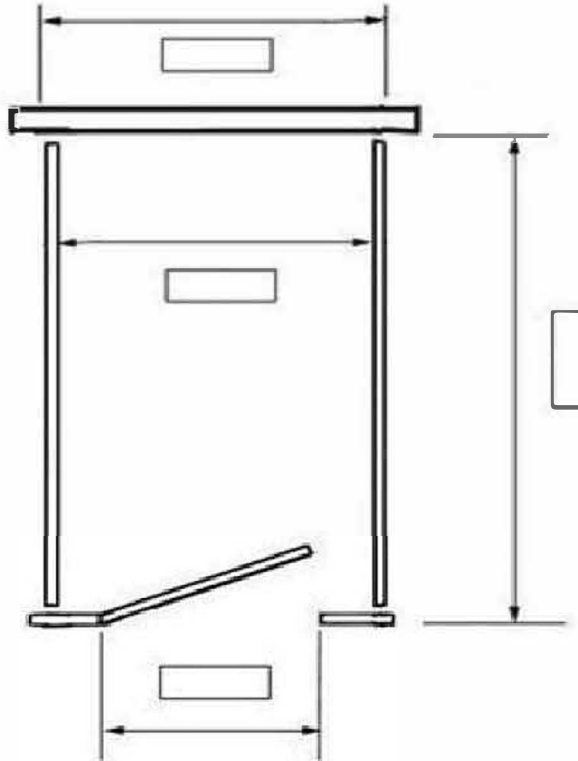

ALL Partitions

& P A R T S ©

Phone: 866-255-8645 Email: help@allpartitions.com

Redraw doors if yours are hinged on right and/or swing out.

Room Name:

Number of 24" x 42" wall hung screens

Number of 18" x 42" wall hung screens

Mark Style

Head Rail Braced

Floor Mounted

Floor to Ceiling

Ceiling Hung

Mark Material

- Powder Coated Steel
- Solid Plastic
- Plastic Laminate
- Stainless Steel
- Phenolic

*Mark how you want your quote sent but please fill in all contact information