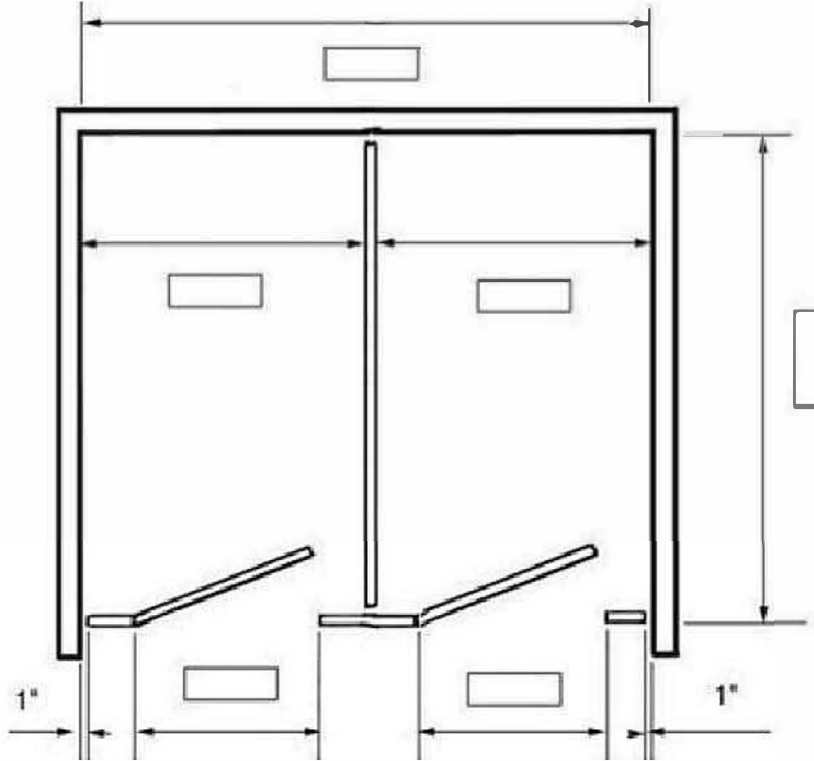

ALL Partitions

& P A R T S ©

Phone: 866-255-8645 Email: help@allpartitions.com

Redraw doors if yours are hinged on right and/or swing out.

Room Name:

Number of 24" x 42" wall hung screens

Number of 18" x 42" wall hung screens

Mark Style

Head Rail Braced

Floor Mounted

Floor to Ceiling

Ceiling Hung

Mark Material

- Powder Coated Steel
- Solid Plastic
- Plastic Laminate
- Stainless Steel
- Phenolic

*Mark how you want your quote sent but please fill in all contact information