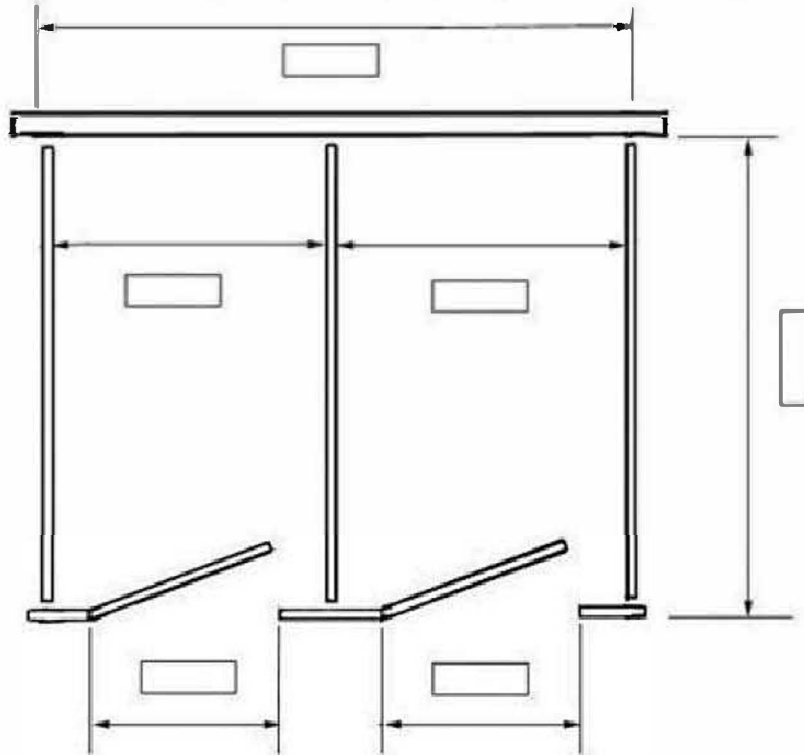

ALL Partitions

& P A R T S ©

Phone: 866-255-8645 Email: help@allpartitions.com

Redraw doors if yours are hinged on right and/or swing out.

Room Name:

Number of 24" x 42" wall hung screens

Number of 18" x 42" wall hung screens

Mark Style

Head Rail Braced

Floor Mounted

Floor to Ceiling

Ceiling Hung

Mark Material

- Powder Coated Steel
- Solid Plastic
- Plastic Laminate
- Stainless Steel
- Phenolic

*Mark how you want your quote sent but please fill in all contact information