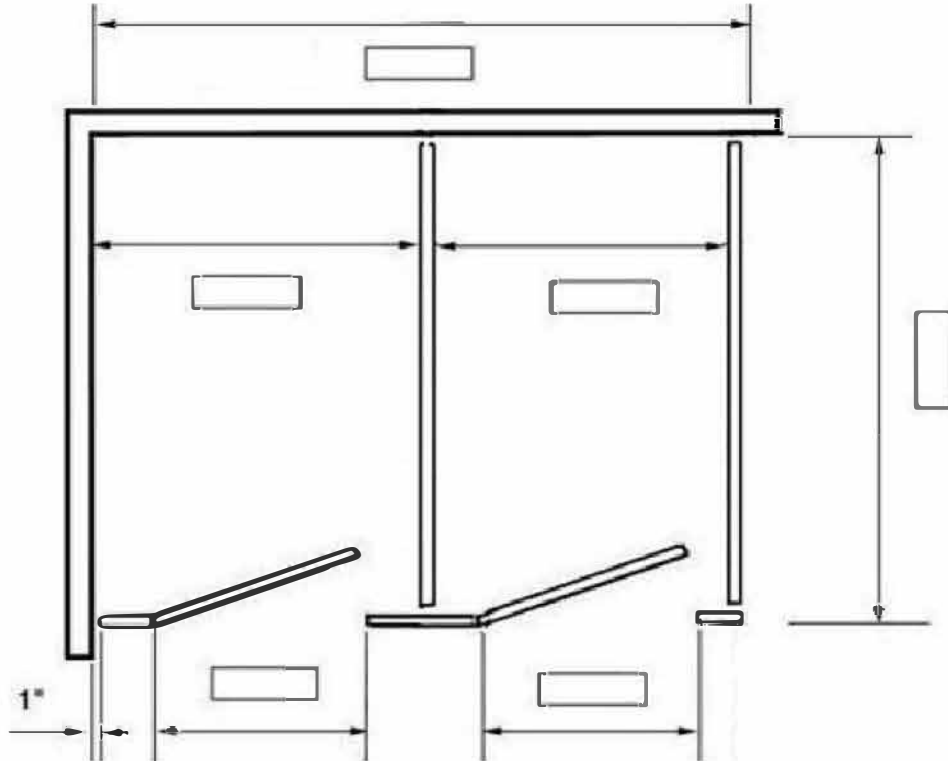

ALL Partitions

& P A R T S ©

Phone: 866-255-8645 Email: help@allpartitions.com

Redraw doors if yours are hinged on right and/or swing out.

Room Name:

Number of 24" x 42" wall hung screens

Number of 18" x 42" wall hung screens

Mark Style

Head Rail Braced

Floor Mounted

Floor to Ceiling

Ceiling Hung

Mark Material

- Powder Coated Steel
- Solid Plastic
- Plastic Laminate
- Stainless Steel
- Phenolic

*Mark how you want your quote sent but please fill in all contact information