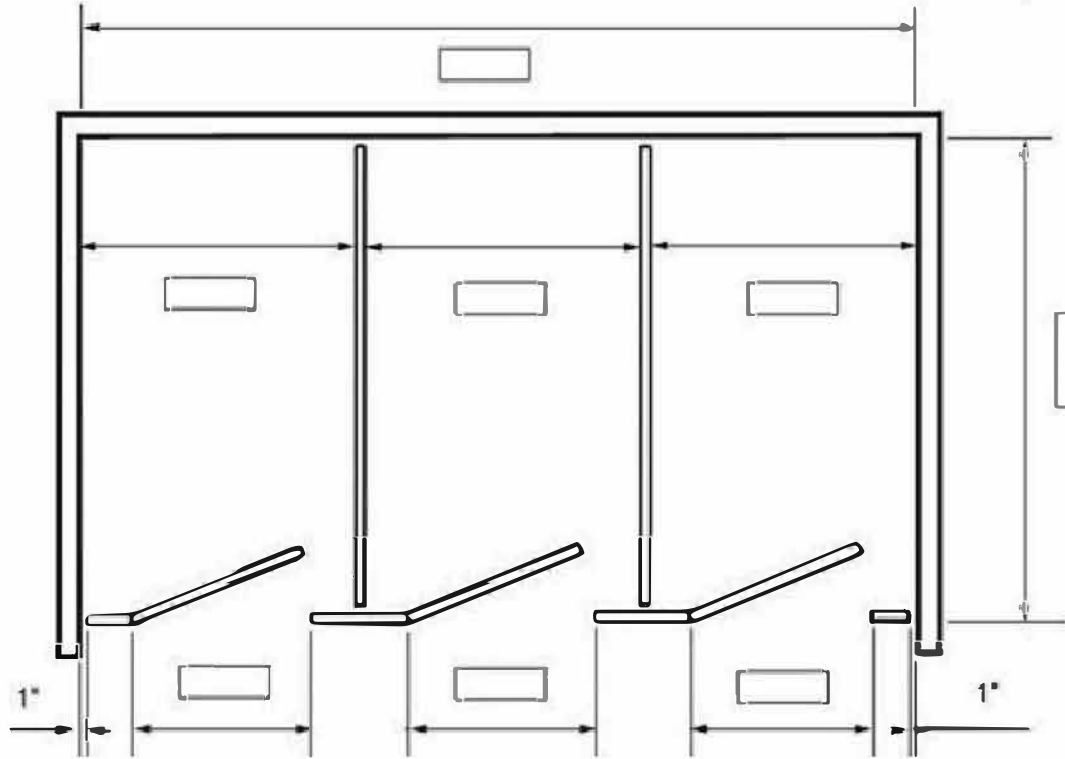

ALL Partitions

& P A R T S ©

Fax: 866-255-8640 Phone: 866-255-8645 Email: help@allpartitions.com

Redraw doors if yours are hinged on right and/or swing out.

Room Name:

Number of 24" x 42" wall hung screens

Number of 18" x 42" wall hung screens

Mark Style

Head Rail Braced

Floor Mounted

Floor to Ceiling

Ceiling Hung

Mark Material

- Powder Coated Steel
- Solid Plastic
- Plastic Laminate
- Stainless Steel
- Phenolic