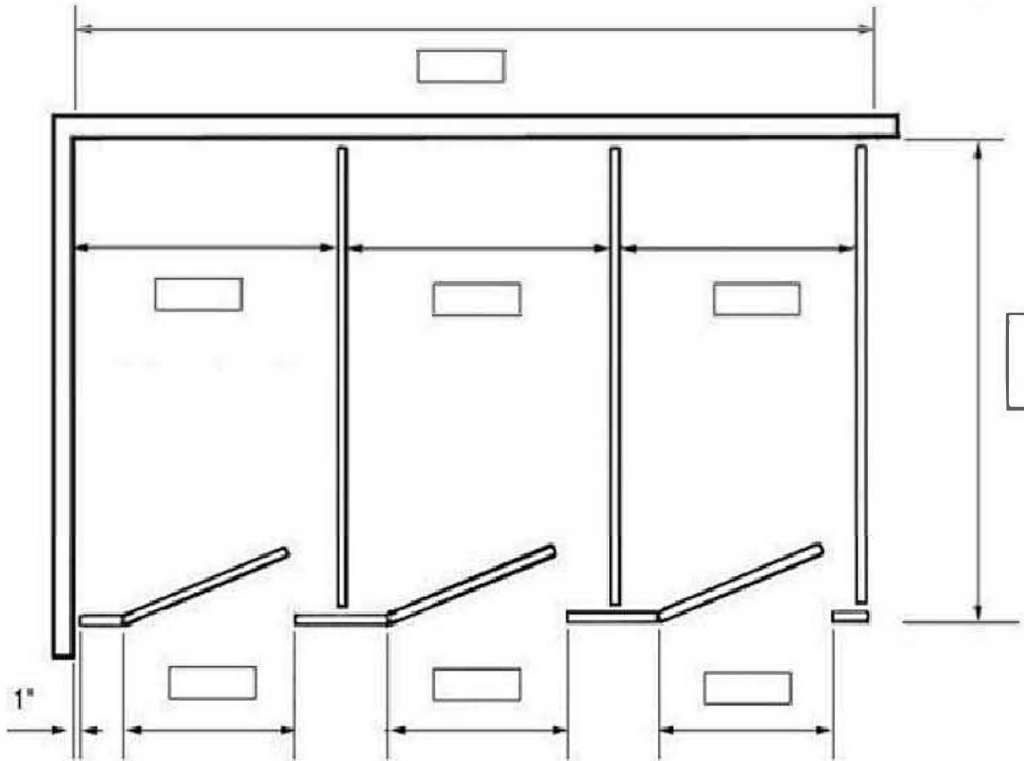

# ALL Partitions

& P A R T S ©

Phone: 866-255-8645 Email: help@allpartitions.com

Redraw doors if yours are hinged on right and/or swing out.

Room Name:

Number of 24" x 42" wall hung screens

Number of 18" x 42" wall hung screens

### Mark Style

Head Rail Braced

Floor Mounted

Floor to Ceiling

Ceiling Hung