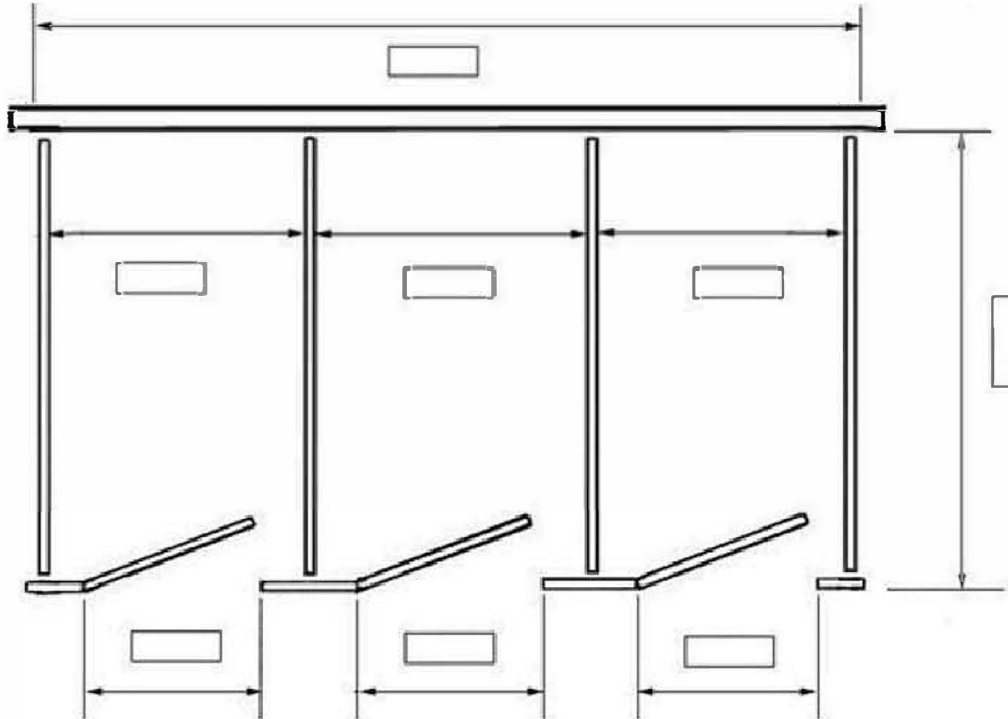

# ALL Partitions

& P A R T S ©

Phone: 866-255-8645 Email: help@allpartitions.com

Redraw doors if yours are hinged on right and/or swing out.

Room Name:

Number of 24" x 42" wall hung screens

Number of 18" x 42" wall hung screens

## Mark Style

Head Rail Braced

Floor Mounted

Floor to Ceiling

Ceiling Hung