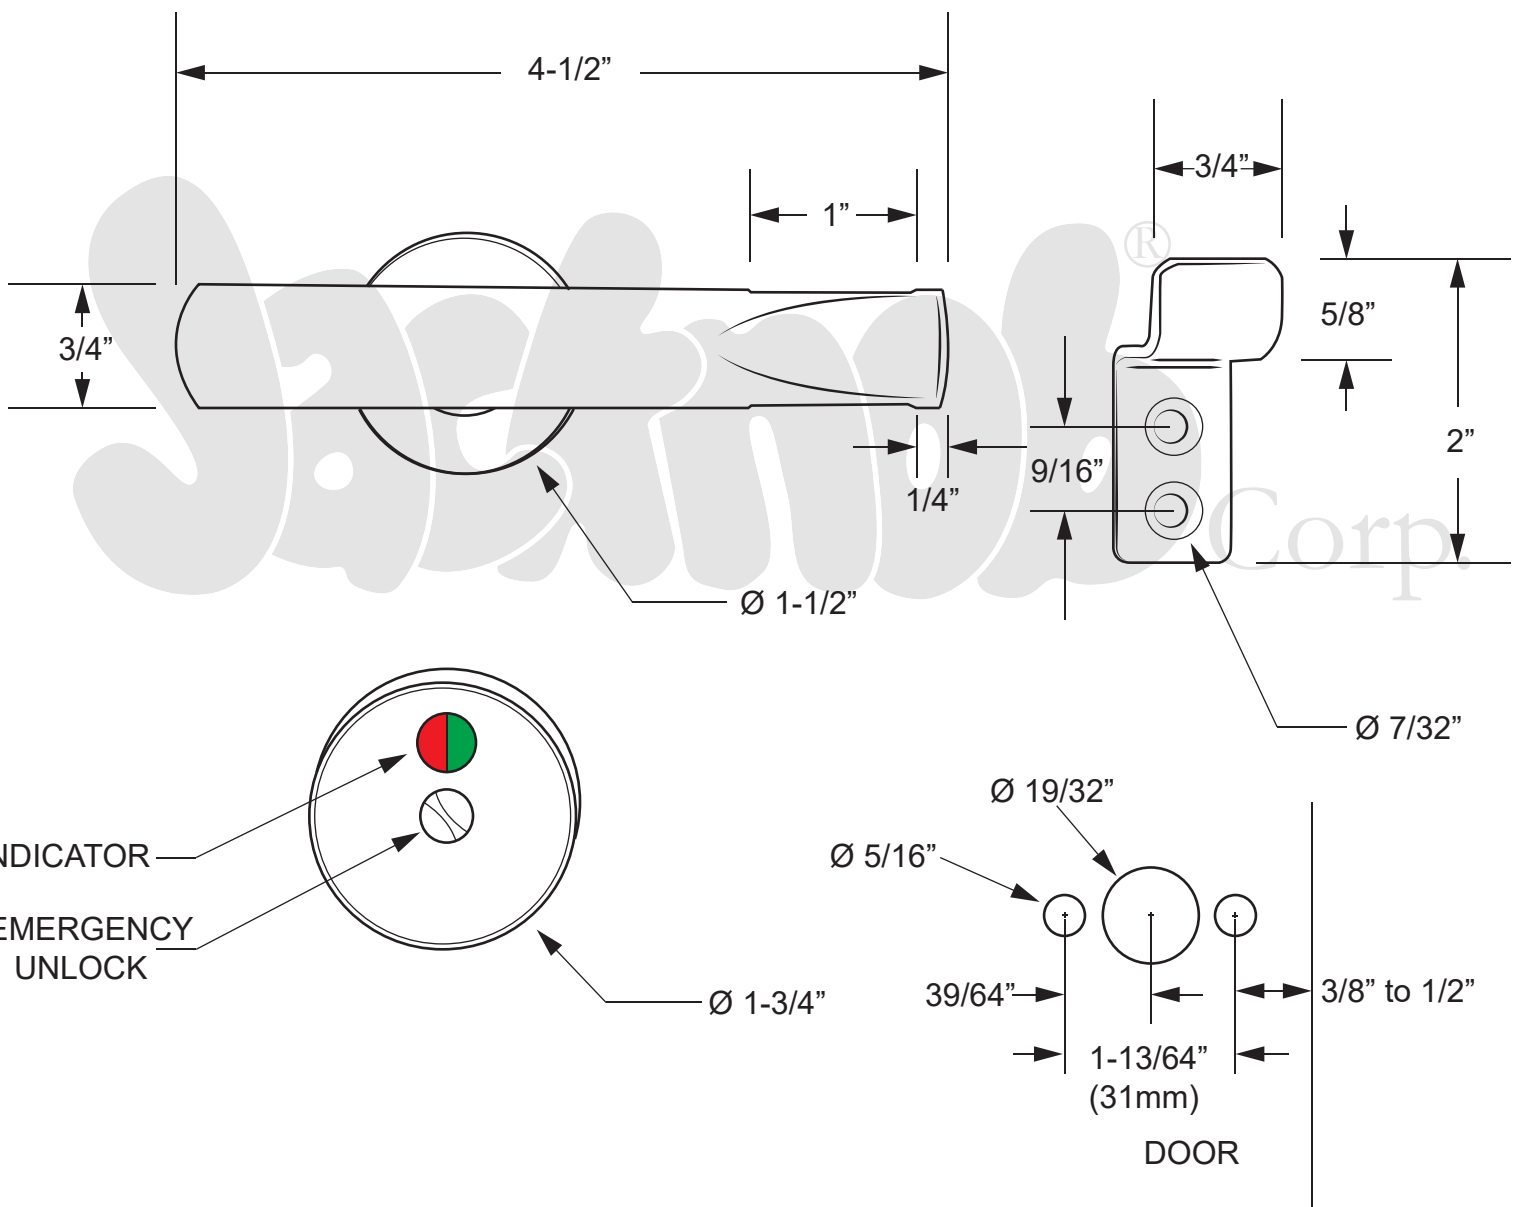

4993 (LATCH - CONCEALED & KEEPER W/INDICATOR -STAINLESS)

FOR 3/4" THICK DOORS

Copyright - 2022 Jacknob Corp. all rights reserved
 All dimensions shown are approximate. Do not predrill or fabricate based on dimensions shown.
 The manufacturer reserves the right to, and may from time to time, make changes in dimensions and designs.