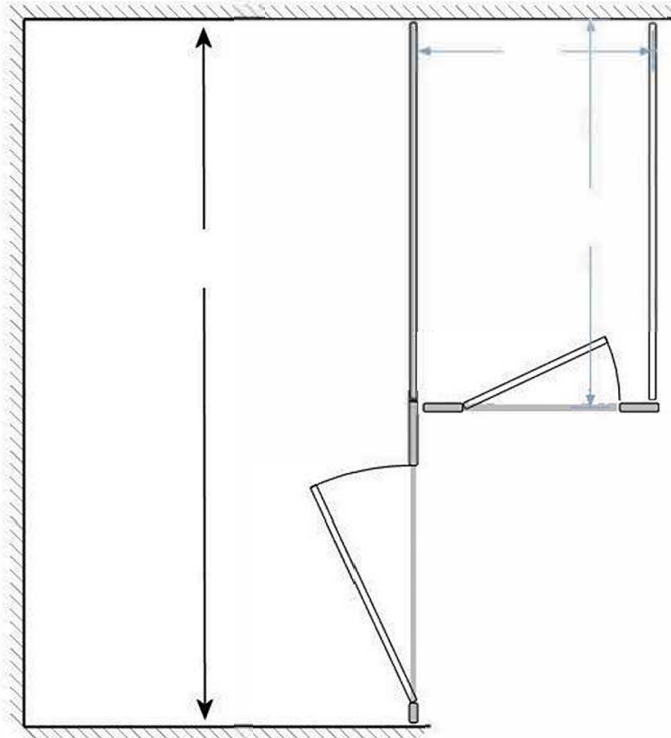

ALL Partitions

& P A R T S ©

Phone: 866-255-8645 Email: help@allpartitions.com

Redraw doors if yours are hinged on right and/or swing out.

Room Name:

Number of 24" x 42" wall hung screens

Number of 18" x 42" wall hung screens

Mark Style

Head Rail Braced

Floor Mounted

Floor to Ceiling

Ceiling Hung

Mark Material

- Powder Coated Steel
- Solid Plastic
- Plastic Laminate
- Stainless Steel
- Phenolic

*Mark how you want your quote sent but please fill in all contact information