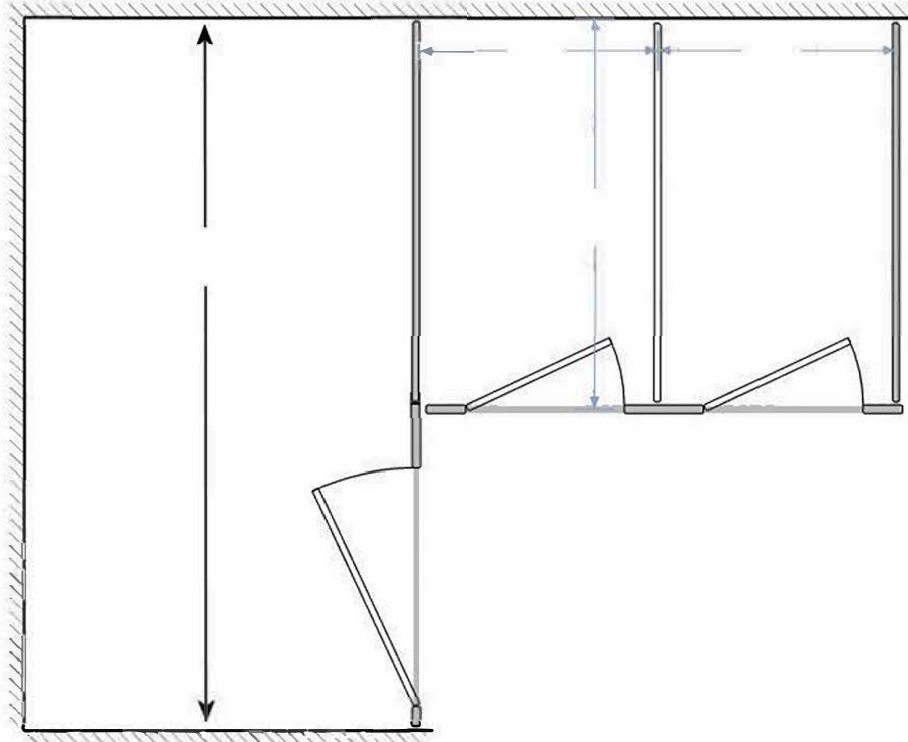

ALL Partitions

& P A R T S ©

Phone: 866-255-8645 Email: help@allpartitions.com

Redraw doors if yours are hinged on right and/or swing out.

Room Name:

Number of 24" x 42" wall hung screens

Number of 18" x 42" wall hung screens

Mark Style

Head Rail Braced

Floor Mounted

Floor to Ceiling

Ceiling Hung

Mark Material

- Powder Coated Steel
- Solid Plastic
- Plastic Laminate
- Stainless Steel
- Phenolic

*Mark how you want your quote sent but please fill in all contact information