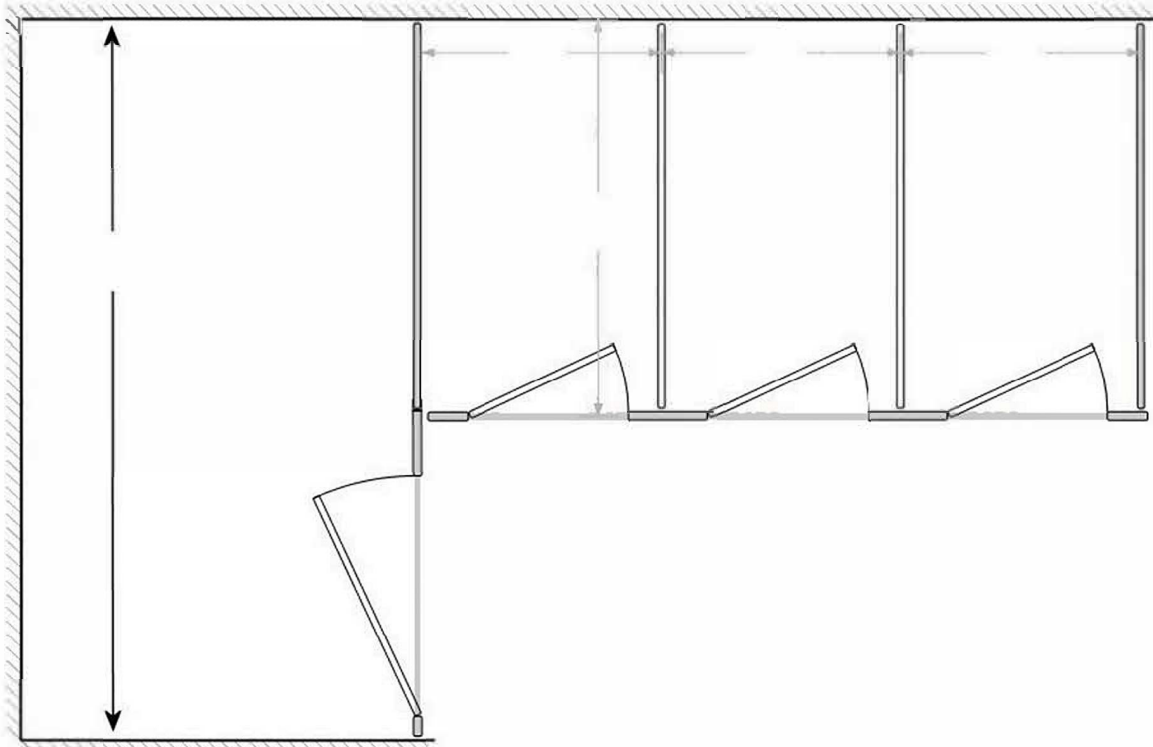

ALL Partitions

& P A R T S ©

Fax: 866-255-8640 Phone: 866-255-8645 Email: help@allpartitions.com

Redraw doors if yours are hinged on right and/or swing out.

Room Name:

Number of 24" x 42" wall hung screens

Number of 18" x 42" wall hung screens

Mark Style

Head Rail Braced

Floor Mounted

Floor to Ceiling

Ceiling Hung

Mark Material

- Powder Coated Steel
- Solid Plastic
- Plastic Laminate
- Stainless Steel
- Phenolic