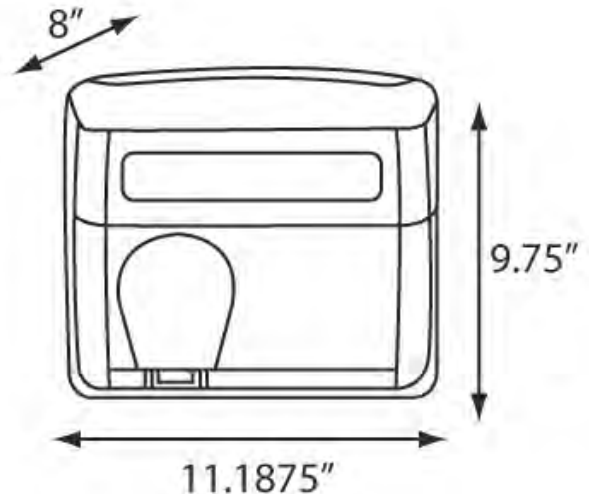

MODEL NUMBER & COLOR

HD0901-11	Brushed Chrome
HD0901-17	White

COLOR OPTIONS

- (11) BRUSHED CHROME
- (17) WHITE

TECHNICAL SPECIFICATIONS

Material: Steel

Motor Type: 1/4HP, 200W Brush

Thermal Protection:

Motor Shuts Off at 2221°F (105°C)

Heater Shuts Off at 149°F (65°C)

Operating Airflow: 5,515 LFM

Air Output Temperature:

137.4°F (53°C)

Ambient Temperature 68°F (20°C)

Sound Level: 70±dB

Isolation: Class 1

Drip Proof: IPX1

Watts: 1,800 - 2,200W

RPM: 5,500

Voltage & Amps:

HD0901-11 110/120 Volts 18.3-20 Amps

HD0901-17 110/120 Volts 18.3-20 Amps

Mounting: Surface

MOUNTING HEIGHTS

from bottom of dryer to the finished floor

Men 43"

Women 41"

Children (3-10) 33"

Children (11-18) 39"

Disabled 35"