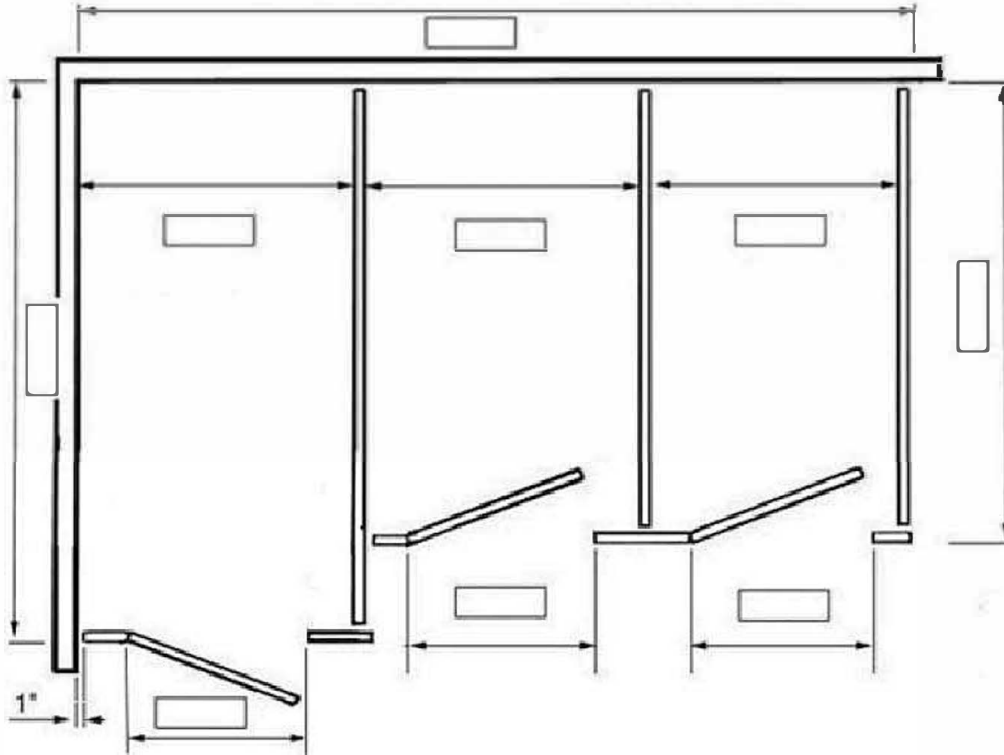

ALL Partitions

& P A R T S ©

Phone: 866-255-8645 Email: help@allpartitions.com

Redraw doors if yours are hinged on right and/or swing out.

Room Name:

Number of 24" x 42" wall hung screens

Number of 18" x 42" wall hung screens

Mark Style

Head Rail Braced

Floor Mounted

Floor to Ceiling

Ceiling Hung

Mark Material

- Powder Coated Steel
- Solid Plastic
- Plastic Laminate
- Stainless Steel
- Phenolic

*Mark how you want your quote sent but please fill in all contact information