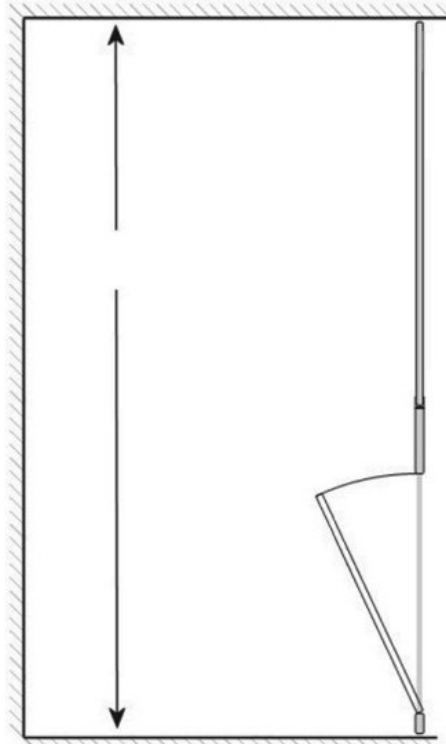

ALL Partitions

& P A R T S ©

Phone: 866-255-8645 Email: help@allpartitions.com

Redraw doors if yours are hinged on right and/or swing out.

Room Name:

Number of 24" x 42" wall hung screens

Number of 18" x 42" wall hung screens

Mark Style

Head Rail Braced

Floor Mounted

Floor to Ceiling

Ceiling Hung

Mark Material

- Powder Coated Steel
- Solid Plastic
- Plastic Laminate
- Stainless Steel
- Phenolic

*Mark how you want your quote sent but please fill in all contact information