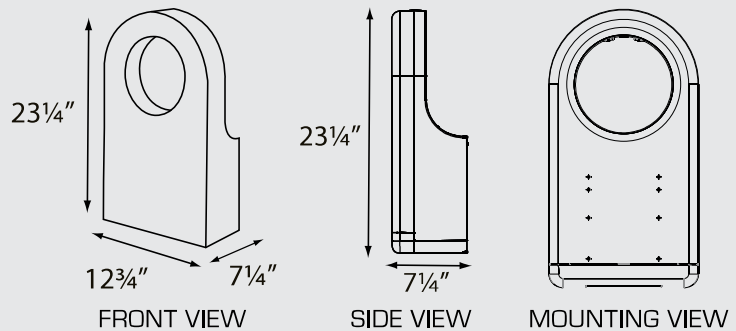

MOUNTING HEIGHTS from bottom of dryer to floor

MEN	48"
WOMEN	45"
CHILDREN (AGES 3-10)	37"
CHILDREN (AGES 11-18)	42"
DISABLED	35.5"

DIMENSIONS

24.60" H x 12.75" W x 7.25" D

WEIGHT

24 lbs

iStorm EXTRAS

FILTER	SP098099-002
BACKSPASH KIT	SP098099-050
BACKSPASH PLATE	SP098099-051

PRODUCT FEATURES

- Incredible 10-15 second dry time
- Ergonomically designed, this reduces uncomfortable bending
- Water absorbing ceramic backspash prevents wet floors and water damage
- Super 3-layer HEPA filter eliminates over 99% of airborne bacteria
- Adjustable airspeed for custom settings to maximize efficiency
- Antibacterial coating reduces the ability for micro-organisms to grow
- On/Off switch for heater so air temp is appropriate for all climates
- 5 Year Limited Warranty

COLOR OPTIONS:

08 Platinum   **16** Black   **17** White

MODEL #	VOLTAGE	AMPS	COLOR
HD0983-08	110/120V	12.2-13.3	Platinum
HD0983-16	110/120V	12.2-13.3	Black
HD0983-17	110/120V	12.2-13.3	White
HD0984-08	208/220V	5.7-6.6	Platinum
HD0984-16	208/220V	5.7-6.6	Black
HD0984-17	208/220V	5.7-6.6	White
HD0985-08	277V	6.6	Platinum
HD0985-16	277V	6.6	Black
HD0985-17	277V	6.6	White

Ph: 800.558.8678
Ph: 920.884.8698
Fax: 920.884.8699
info@palmerfixture.com