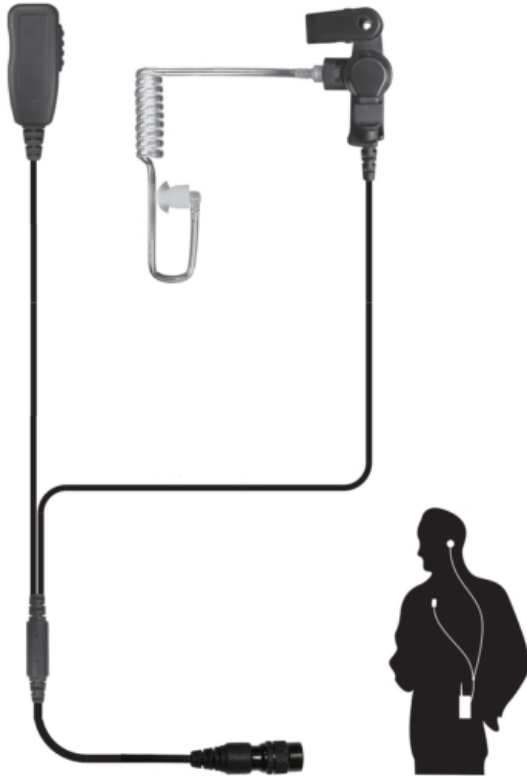

THE INVESTIGATOR

2-Wire Microphone with Clear Tube Earpiece

QUICK RELEASE FEATURE:

The quick release adapter allows the user to safely remove their microphone from their radio without removing the adapter.

The M3 Motorola connector is compatible with:

MOTOROLA: GP, HT, JT, PR, XTX, XTS, MTS, MT, MTX, MTX-LS, XTS ASTRO Series radios.

- Pliable clear tube earpiece. Can be worn on either ear.
- Extremely comfortable.
- Low profile lapel microphone with PTT.
- Sturdy metal clothing clip attaches to shirt or jacket.
- Kevlar reinforced cable guarantees reliability.
- Available for nearly any radio model connector.
- Durability at an affordable price.