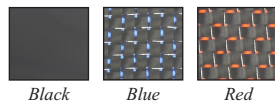

EDGE

INVESTIGATOR

REGENT

18K

SELECT

ADVOCATE

ACCENT

TSA