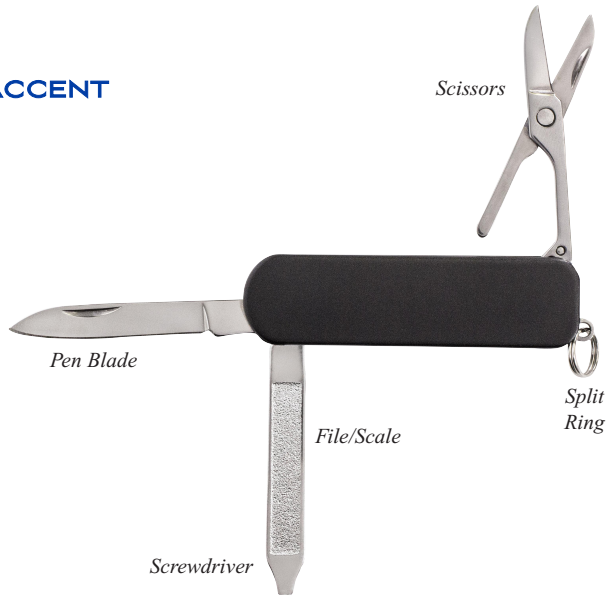

- **Pen Blades** are hollow ground with a razor edge.
- **Serrated Blades** are cut in a two over one pattern. Each incorporates a miniature **Liner Lock**.
- **Drivers** are patterned to fit both slotted and Phillips screws. They incorporate an EDM **Nail File** and **CM Scale**.
- **Handcuff Keys** are back set for rapid location of a keyway.
- **Scissors** incorporate a frame mounted return spring.
- **Sharpeners** are diamond coated and produce a razor edge or serration.
- **Openers** combine a miniature **Phillips Driver** with a bottle cap release and **Wire Stripper**.
- **Split Rings** allow attachment to a keychain. Optional **Clips** may be quickly removed.
- **Detachable Clips** allow attachment and convenient removal of knives.
- **Black Scales** are designed for laser engraving of a company or agency logo.
- **TSA (Turn, Sharpen, Attach)** tools are designed for carry on commercial aircraft. They have safety scissors, but no blade.

EDGE

INVESTIGATOR

REGENT

18K

SELECT

ADVOCATE

ACCENT

TSA

	EDGE	INVESTIGATOR	REGENT	18K	SELECT	ADVOCATE	ACCENT	TSA
Cuff Key	X	X						
Detachable	X	X	X	X	X	X	X	X
Driver	X	X	X	X	X	X	X	X
File	X	X	X	X	X	X	X	X
Liner Lock	X	X			X	X		
Opener						X		X
Pen Blade	X	X	X	X	XX	X	X	
Phillips Driver						X		X
Scale	X	X	X	X	X	X	X	X
Scissors		X	X	X	X	X	X	*
Serrated Blade	X	X				X		
Sharpener								X
Split Ring	X	X	X	X	X	X	X	
Wire Stripper						X		X