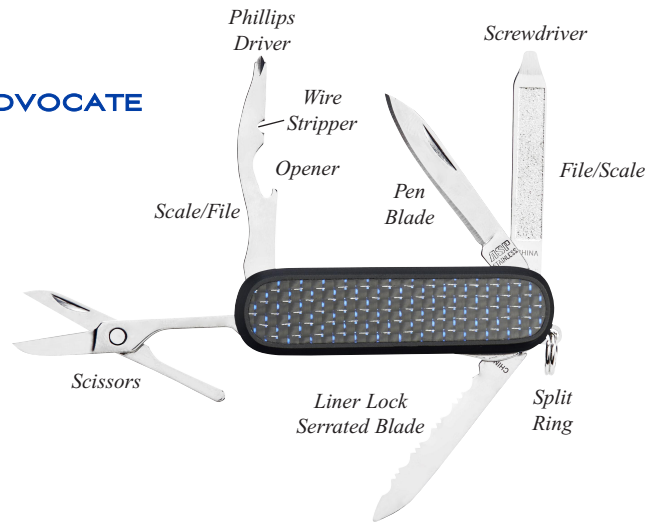

- **Pen Blades** are hollow ground with a razor edge.
- **Serrated Blades** are cut in a two over one pattern. Each incorporates a miniature **Liner Lock**.
- **Drivers** are patterned to fit both slotted and Phillips screws. They incorporate an EDM **Nail File** and **CM Scale**.
- **Handcuff Keys** are back set for rapid location of a keyway.
- **Scissors** incorporate a frame mounted return spring.
- **Sharpeners** are diamond coated and produce a razor edge or serration.
- **Openers** combine a miniature **Phillips Driver** with a bottle cap release and **Wire Stripper**.
- **Split Rings** allow attachment to a keychain. Optional **Clips** may be quickly removed.
- **Detachable Clips** allow attachment and convenient removal of knives.
- **Black Scales** are designed for laser engraving of a company or agency logo.
- **TSA (Turn, Sharpen, Attach)** tools are designed for carry on commercial aircraft. They have safety scissors, but no blade.

EDGE

INVESTIGATOR

REGENT

18K

SELECT

ADVOCATE

ACCENT

TSA

	EDGE	INVESTIGATOR	REGENT	18K	SELECT	ADVOCATE	ACCENT	TSA
Cuff Key	X	X						
Detachable	X	X	X	X	X	X	X	X
Driver	X	X	X	X	X	X	X	X
File	X	X	X	X	X	X	X	X
Liner Lock	X	X			X	X		
Opener						X		X
Pen Blade	X	X	X	X	XX	X	X	
Phillips Driver						X		X
Scale	X	X	X	X	X	X	X	X
Scissors		X	X	X	X	X	X	*
Serrated Blade	X	X				X		
Sharpener								X
Split Ring	X	X	X	X	X	X	X	
Wire Stripper						X		X