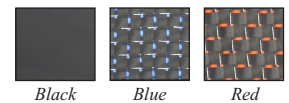

INVESTIGATOR