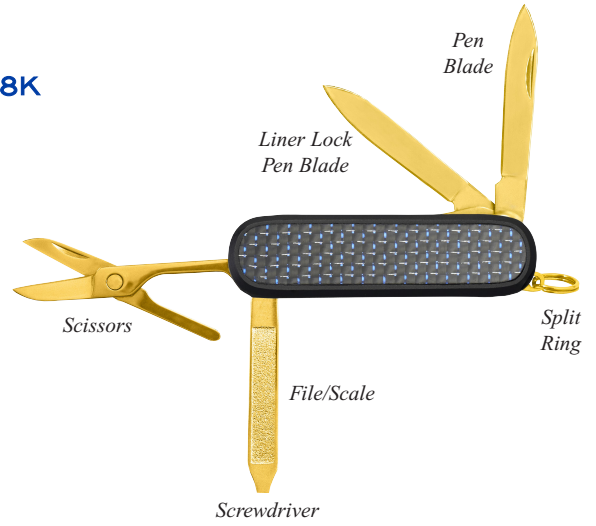

- **Pen Blades** are hollow ground with a razor edge.
- **Serrated Blades** are cut in a two over one pattern. Each incorporates a miniature **Liner Lock**.
- **Drivers** are patterned to fit both slotted and Phillips screws. They incorporate an EDM **Nail File** and **CM Scale**.
- **Handcuff Keys** are back set for rapid location of a keyway.
- **Scissors** incorporate a frame mounted return spring.
- **Sharpeners** are diamond coated and produce a razor edge or serration.
- **Openers** combine a miniature **Phillips Driver** with a bottle cap release and **Wire Stripper**.
- **Split Rings** allow attachment to a keychain. Optional **Clips** may be quickly removed.
- **Detachable Clips** allow attachment and convenient removal of knives.
- **Black Scales** are designed for laser engraving of a company or agency logo.
- **TSA (Turn, Sharpen, Attach)** tools are designed for carry on commercial aircraft. They have safety scissors, but no blade.

EDGE

INVESTIGATOR

REGENT

18K

SELECT

ADVOCATE

ACCENT

TSA

	EDGE	INVESTIGATOR	REGENT	18K	SELECT	ADVOCATE	ACCENT	TSA
Cuff Key	X	X						
Detachable	X	X	X	X	X	X	X	X
Driver	X	X	X	X	X	X	X	X
File	X	X	X	X	X	X	X	X
Liner Lock	X	X			X	X		
Opener						X		X
Pen Blade	X	X	X	X	XX	X	X	
Phillips Driver						X		X
Scale	X	X	X	X	X	X	X	X
Scissors		X	X	X	X	X	X	*
Serrated Blade	X	X				X		
Sharpener								X
Split Ring	X	X	X	X	X	X	X	
Wire Stripper						X		X