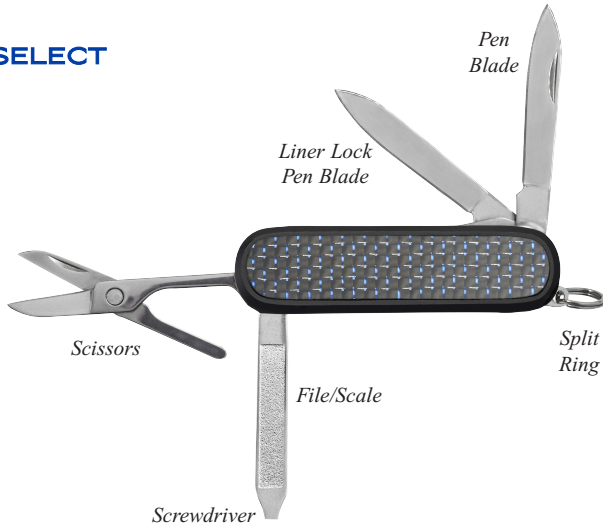

- **Pen Blades** are hollow ground with a razor edge.
- **Serrated Blades** are cut in a two over one pattern. Each incorporates a miniature **Liner Lock**.
- **Drivers** are patterned to fit both slotted and Phillips screws. They incorporate an EDM **Nail File** and **CM Scale**.
- **Handcuff Keys** are back set for rapid location of a keyway.
- **Scissors** incorporate a frame mounted return spring.
- **Sharpeners** are diamond coated and produce a razor edge or serration.
- **Openers** combine a miniature **Phillips Driver** with a bottle cap release and **Wire Stripper**.
- **Split Rings** allow attachment to a keychain. Optional **Clips** may be quickly removed.
- **Detachable Clips** allow attachment and convenient removal of knives.
- **Black Scales** are designed for laser engraving of a company or agency logo.
- **TSA (Turn, Sharpen, Attach)** tools are designed for carry on commercial aircraft. They have safety scissors, but no blade.

EDGE

INVESTIGATOR

REGENT

18K

SELECT

ADVOCATE

ACCENT

TSA

	EDGE	INVESTIGATOR	REGENT	18K	SELECT	ADVOCATE	ACCENT	TSA
Cuff Key	X	X						
Detachable	X	X	X	X	X	X	X	X
Driver	X	X	X	X	X	X	X	X
File	X	X	X	X	X	X	X	X
Liner Lock	X	X			X	X		
Opener						X		X
Pen Blade	X	X	X	X	XX	X	X	
Phillips Driver						X		X
Scale	X	X	X	X	X	X	X	X
Scissors		X	X	X	X	X	X	*
Serrated Blade	X	X				X		
Sharpener								X
Split Ring	X	X	X	X	X	X	X	
Wire Stripper						X		X