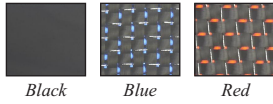

REGENT

18K

SELECT

ADVOCATE