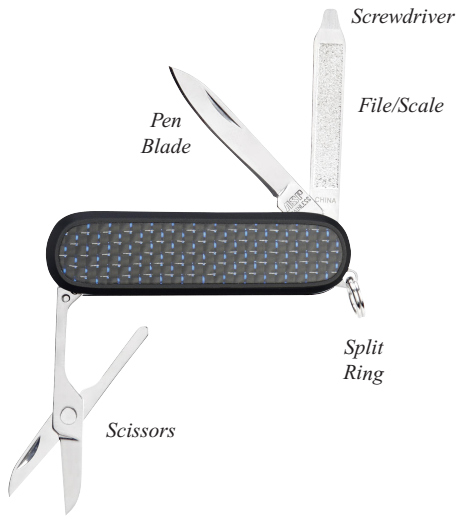

Pocket Knives

ASP Pocket Knives are designed for Every Day Carry (EDC). Each is a precisely engineered utility tool that is designed to be readily at hand.

ASP blades are produced from the finest stainless steel. They are forged to shape, then hand ground, mirror polished and precisely honed to a razor edge. Each knife fits conveniently in the pocket or on a keyring.

- **Pen Blades** are hollow ground with a razor edge.
- **Serrated Blades** are cut in a two over one pattern. Each incorporates a miniature **Liner Lock**.
- **Drivers** are patterned to fit both slotted and Phillips screws. They incorporate an EDM **Nail File** and **CM Scale**.
- **Handcuff Keys** are back set for rapid location of a keyway.
- **Scissors** incorporate a frame mounted return spring.
- **Sharpeners** are diamond coated and produce a razor edge or serration.
- **Openers** combine a miniature **Phillips Driver** with a bottle cap release and **Wire Stripper**.
- **Split Rings** allow attachment to a keychain. Optional **Clips** may be quickly removed.
- **Detachable Clips** allow attachment and convenient removal of knives.
- **Black Scales** are designed for laser engraving of a company or agency logo.
- **TSA (Turn, Sharpen, Attach)** tools are designed for carry on commercial aircraft. They have safety scissors, but no blade.

EDGE

INVESTIGATOR

REGENT

18K

SELECT

ADVOCATE

ACCENT

TSA

	EDGE	INVESTIGATOR	REGENT	18K	SELECT	ADVOCATE	ACCENT	TSA
Cuff Key	X	X						
Detachable	X	X	X	X	X	X	X	X
Driver	X	X	X	X	X	X	X	X
File	X	X	X	X	X	X	X	X
Liner Lock	X	X			X	X		
Opener						X		X
Pen Blade	X	X	X	X	XX	X	X	
Phillips Driver						X		X
Scale	X	X	X	X	X	X	X	X
Scissors		X	X	X	X	X	X	*
Serrated Blade	X	X				X		
Sharpener								X
Split Ring	X	X	X	X	X	X	X	
Wire Stripper						X		X