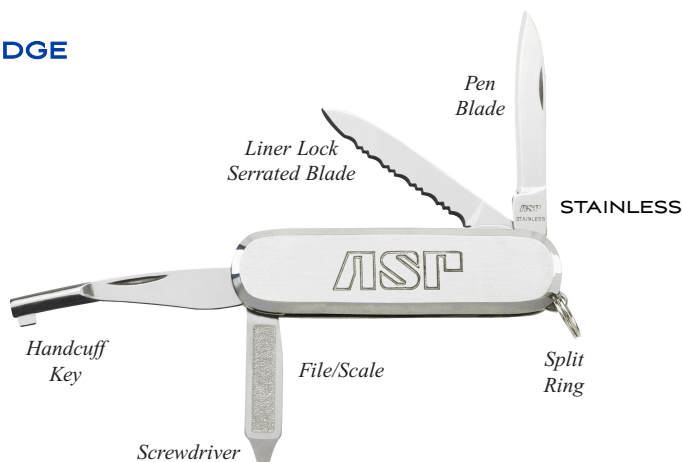

Pocket Knives

ASP Pocket Knives are designed for Every Day Carry (EDC). Each is a precisely engineered utility tool that is designed to be readily at hand.

ASP blades are produced from the finest stainless steel. They are forged to shape, then hand ground, mirror polished and precisely honed to a razor edge. Each knife fits conveniently in the pocket or on a keyring.

- **Pen Blades** are hollow ground with a razor edge.
- **Serrated Blades** are cut in a two over one pattern. Each incorporates a miniature **Liner Lock**.
- **Drivers** are patterned to fit both slotted and Phillips screws. They incorporate an EDM **Nail File** and **CM Scale**.
- **Handcuff Keys** are back set for rapid location of a keyway.
- **Scissors** incorporate a frame mounted return spring.
- **Sharpeners** are diamond coated and produce a razor edge or serration.
- **Openers** combine a miniature **Phillips Driver** with a bottle cap release and **Wire Stripper**.
- **Split Rings** allow attachment to a keychain. Optional **Clips** may be quickly removed.
- **Detachable Clips** allow attachment and convenient removal of knives.
- **Black Scales** are designed for laser engraving of a company or agency logo.
- **TSA (Turn, Sharpen, Attach)** tools are designed for carry on commercial aircraft. They have safety scissors, but no blade.

EDGE

INVESTIGATOR

REGENT

18K

SELECT

ADVOCATE

ACCENT

TSA

	EDGE	INVESTIGATOR	REGENT	18K	SELECT	ADVOCATE	ACCENT	TSA
Cuff Key	X	X						
Detachable	X	X	X	X	X	X	X	X
Driver	X	X	X	X	X	X	X	X
File	X	X	X	X	X	X	X	X
Liner Lock	X	X			X	X		
Opener						X		X
Pen Blade	X	X	X	X	XX	X	X	
Phillips Driver						X		X
Scale	X	X	X	X	X	X	X	X
Scissors		X	X	X	X	X	X	*
Serrated Blade	X	X				X		
Sharpener								X
Split Ring	X	X	X	X	X	X	X	
Wire Stripper						X		X