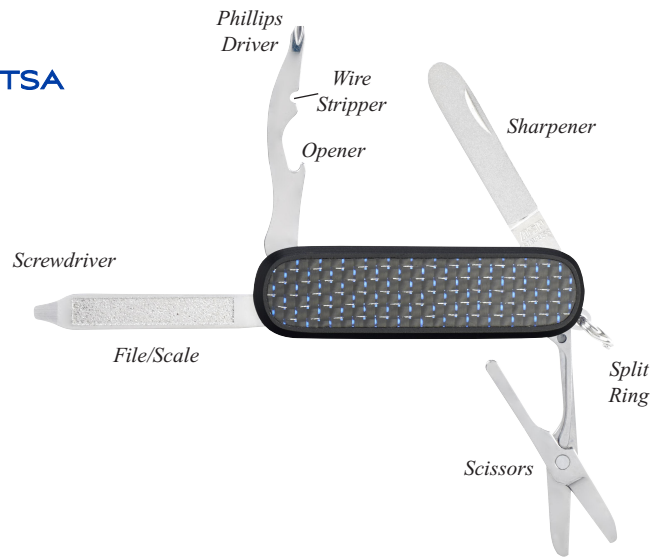

- **Pen Blades** are hollow ground with a razor edge.
- **Serrated Blades** are cut in a two over one pattern. Each incorporates a miniature **Liner Lock**.
- **Drivers** are patterned to fit both slotted and Phillips screws. They incorporate an EDM **Nail File** and **CM Scale**.
- **Handcuff Keys** are back set for rapid location of a keyway.
- **Scissors** incorporate a frame mounted return spring.
- **Sharpeners** are diamond coated and produce a razor edge or serration.
- **Openers** combine a miniature **Phillips Driver** with a bottle cap release and **Wire Stripper**.
- **Split Rings** allow attachment to a keychain. Optional **Clips** may be quickly removed.
- **Detachable Clips** allow attachment and convenient removal of knives.
- **Black Scales** are designed for laser engraving of a company or agency logo.
- **TSA (Turn, Sharpen, Attach)** tools are designed for carry on commercial aircraft. They have safety scissors, but no blade.

EDGE

INVESTIGATOR

REGENT

18K

SELECT

ADVOCATE

ACCENT

TSA

	EDGE	INVESTIGATOR	REGENT	18K	SELECT	ADVOCATE	ACCENT	TSA
Cuff Key	X	X						
Detachable	X	X	X	X	X	X	X	X
Driver	X	X	X	X	X	X	X	X
File	X	X	X	X	X	X	X	X
Liner Lock	X	X			X	X		
Opener						X		X
Pen Blade	X	X	X	X	XX	X	X	
Phillips Driver						X		X
Scale	X	X	X	X	X	X	X	X
Scissors		X	X	X	X	X	X	*
Serrated Blade	X	X				X		
Sharpener								X
Split Ring	X	X	X	X	X	X	X	
Wire Stripper						X		X