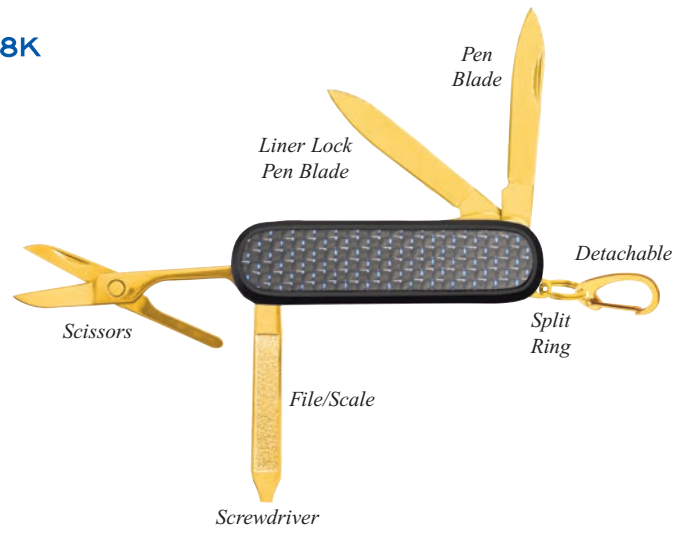

- **Cuff Keys** are back set for rapid location of a keyway.
- **Detachable Clips** allow attachment and convenient removal of knives.
- **Drivers** are patterned to fit both slotted and Phillips screws. They incorporate an EDM **File** and **CM Scale**.
- **Liner Locks** prevent blades from unexpectedly closing during use.
- **Openers** combine a miniature **Phillips Driver** with a bottle cap release and **Wire Stripper**.
- **Pen Blades** are hollow ground with a razor edge.
- **Scissors** incorporate a frame mounted return spring.
- **Serrated Blades** are cut in a two over one pattern. Each incorporates a miniature **Liner Lock**.
- **Split Rings** allow attachment to a keychain. Optional **Clips** may be quickly removed.
- **Black Scales** are designed for laser engraving of a company or agency logo.

## EDGE

## INVESTIGATOR

**SELECT**

**18K**

**REGENT**

**ACCENT**

**ADVOCATE**

	EDGE	INVESTIGATOR	REGENT	18K	SELECT	ADVOCATE	ACCENT
Cuff Key	X	X					
Detachable	X	X	X	X	X	X	X
Driver	X	X	X	X	X	X	X
File	X	X	X	X	X	X	X
Liner Lock	X	X			X	X	
Opener						X	
Pen Blade	X	X	X	X	XX	X	X
Phillips Driver						X	
Scale	X	X	X	X	X	X	X
Scissors		X	X	X	X	X	X
Serrated Blade	X	X				X	
Split Ring	X	X	X	X	X	X	X
Wire Stripper						X	