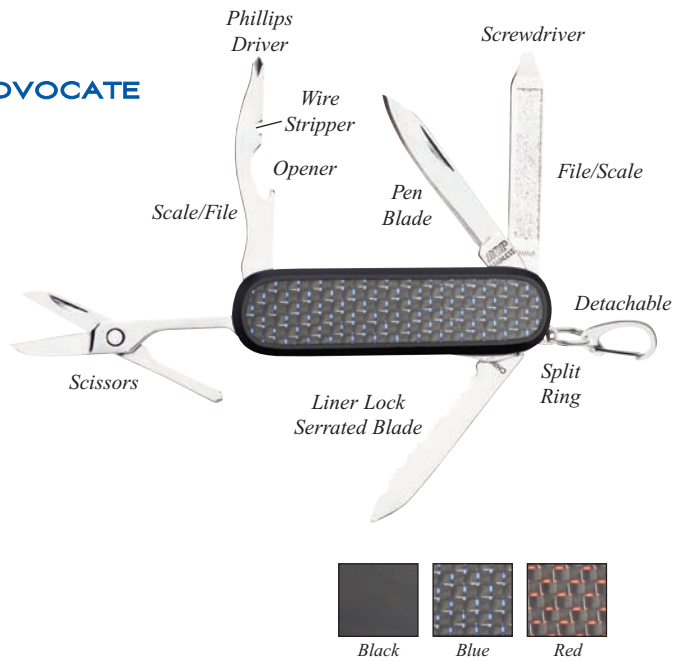

- **Cuff Keys** are back set for rapid location of a keyway.
- **Detachable Clips** allow attachment and convenient removal of knives.
- **Drivers** are patterned to fit both slotted and Phillips screws. They incorporate an EDM **File** and **CM Scale**.
- **Liner Locks** prevent blades from unexpectedly closing during use.
- **Openers** combine a miniature **Phillips Driver** with a bottle cap release and **Wire Stripper**.
- **Pen Blades** are hollow ground with a razor edge.
- **Scissors** incorporate a frame mounted return spring.
- **Serrated Blades** are cut in a two over one pattern. Each incorporates a miniature **Liner Lock**.
- **Split Rings** allow attachment to a keychain. Optional **Clips** may be quickly removed.
- **Black Scales** are designed for laser engraving of a company or agency logo.

## EDGE

## INVESTIGATOR

**SELECT**

**18K**

**REGENT**

**ACCENT**

**ADVOCATE**

	EDGE	INVESTIGATOR	REGENT	18K	SELECT	ADVOCATE	ACCENT
Cuff Key	X	X					
Detachable	X	X	X	X	X	X	X
Driver	X	X	X	X	X	X	X
File	X	X	X	X	X	X	X
Liner Lock	X	X			X	X	
Opener						X	
Pen Blade	X	X	X	X	XX	X	X
Phillips Driver						X	
Scale	X	X	X	X	X	X	X
Scissors		X	X	X	X	X	X
Serrated Blade	X	X				X	
Split Ring	X	X	X	X	X	X	X
Wire Stripper						X	