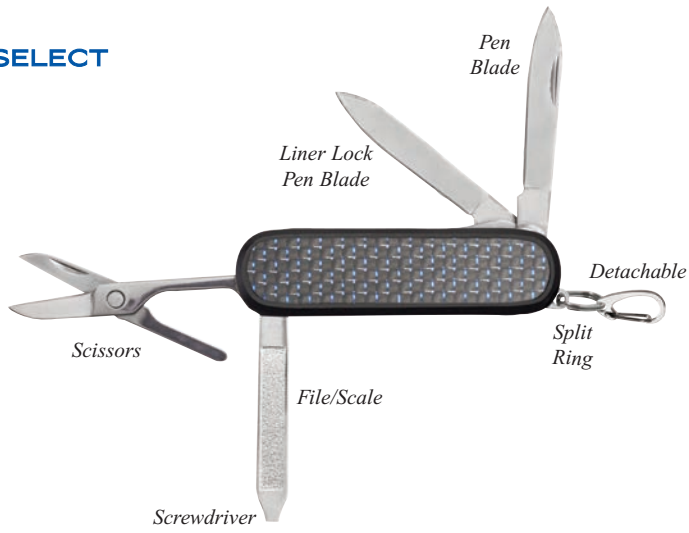

# Pocket Knives

ASP Pocket Knives are designed for Every Day Carry (EDC). Each is a precisely engineered utility tool that is designed to be readily at hand.

ASP blades are produced from the finest stainless steel. They are forged to shape, then hand ground, mirror polished and precisely honed to a razor edge. Each knife fits conveniently in the pocket or on a keyring.

- **Cuff Keys** are back set for rapid location of a keyway.
- **Detachable Clips** allow attachment and convenient removal of knives.
- **Drivers** are patterned to fit both slotted and Phillips screws. They incorporate an EDM **File** and **CM Scale**.
- **Liner Locks** prevent blades from unexpectedly closing during use.
- **Openers** combine a miniature **Phillips Driver** with a bottle cap release and **Wire Stripper**.
- **Pen Blades** are hollow ground with a razor edge.
- **Scissors** incorporate a frame mounted return spring.
- **Serrated Blades** are cut in a two over one pattern. Each incorporates a miniature **Liner Lock**.
- **Split Rings** allow attachment to a keychain. Optional **Clips** may be quickly removed.
- **Black Scales** are designed for laser engraving of a company or agency logo.

## EDGE

## INVESTIGATOR

**SELECT**

**18K**

**REGENT**

**ACCENT**

**ADVOCATE**

	EDGE	INVESTIGATOR	REGENT	18K	SELECT	ADVOCATE	ACCENT
Cuff Key	X	X					
Detachable	X	X	X	X	X	X	X
Driver	X	X	X	X	X	X	X
File	X	X	X	X	X	X	X
Liner Lock	X	X			X	X	
Opener						X	
Pen Blade	X	X	X	X	XX	X	X
Phillips Driver						X	
Scale	X	X	X	X	X	X	X
Scissors		X	X	X	X	X	X
Serrated Blade	X	X				X	
Split Ring	X	X	X	X	X	X	X
Wire Stripper						X	