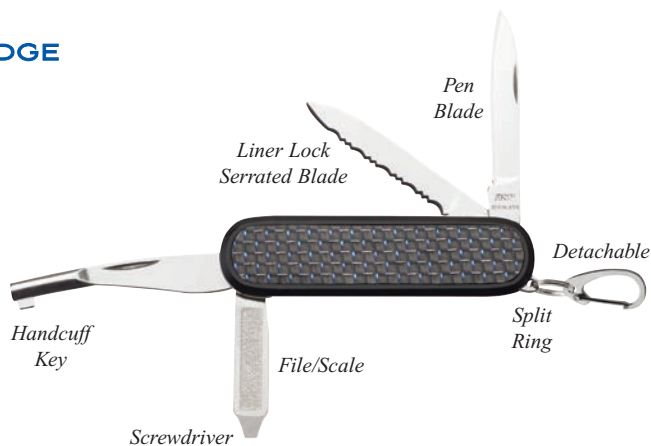

# Pocket Knives

ASP Pocket Knives are designed for Every Day Carry (EDC). Each is a precisely engineered utility tool that is designed to be readily at hand.

ASP blades are produced from the finest stainless steel. They are forged to shape, then hand ground, mirror polished and precisely honed to a razor edge. Each knife fits conveniently in the pocket or on a keyring.

- **Cuff Keys** are back set for rapid location of a keyway.
- **Detachable Clips** allow attachment and convenient removal of knives.
- **Drivers** are patterned to fit both slotted and Phillips screws. They incorporate an EDM **File** and **CM Scale**.
- **Liner Locks** prevent blades from unexpectedly closing during use.
- **Openers** combine a miniature **Phillips Driver** with a bottle cap release and **Wire Stripper**.
- **Pen Blades** are hollow ground with a razor edge.
- **Scissors** incorporate a frame mounted return spring.
- **Serrated Blades** are cut in a two over one pattern. Each incorporates a miniature **Liner Lock**.
- **Split Rings** allow attachment to a keychain. Optional **Clips** may be quickly removed.
- **Black Scales** are designed for laser engraving of a company or agency logo.

## EDGE

## INVESTIGATOR

**SELECT**

**18K**

**REGENT**

**ACCENT**

**ADVOCATE**

	EDGE	INVESTIGATOR	REGENT	18K	SELECT	ADVOCATE	ACCENT
Cuff Key	X	X					
Detachable	X	X	X	X	X	X	X
Driver	X	X	X	X	X	X	X
File	X	X	X	X	X	X	X
Liner Lock	X	X			X	X	
Opener						X	
Pen Blade	X	X	X	X	XX	X	X
Phillips Driver						X	
Scale	X	X	X	X	X	X	X
Scissors		X	X	X	X	X	X
Serrated Blade	X	X				X	
Split Ring	X	X	X	X	X	X	X
Wire Stripper						X	