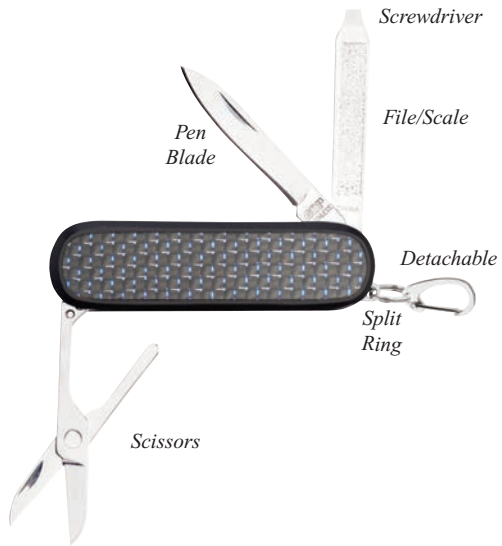

- **Cuff Keys** are back set for rapid location of a keyway.
- **Detachable Clips** allow attachment and convenient removal of knives.
- **Drivers** are patterned to fit both slotted and Phillips screws. They incorporate an EDM **File** and **CM Scale**.
- **Liner Locks** prevent blades from unexpectedly closing during use.
- **Openers** combine a miniature **Phillips Driver** with a bottle cap release and **Wire Stripper**.
- **Pen Blades** are hollow ground with a razor edge.
- **Scissors** incorporate a frame mounted return spring.
- **Serrated Blades** are cut in a two over one pattern. Each incorporates a miniature **Liner Lock**.
- **Split Rings** allow attachment to a keychain. Optional **Clips** may be quickly removed.
- **Black Scales** are designed for laser engraving of a company or agency logo.

## EDGE

## INVESTIGATOR

**SELECT**

**18K**

**REGENT**

**ACCENT**

**ADVOCATE**

	EDGE	INVESTIGATOR	REGENT	18K	SELECT	ADVOCATE	ACCENT
Cuff Key	X	X					
Detachable	X	X	X	X	X	X	X
Driver	X	X	X	X	X	X	X
File	X	X	X	X	X	X	X
Liner Lock	X	X			X	X	
Opener						X	
Pen Blade	X	X	X	X	XX	X	X
Phillips Driver						X	
Scale	X	X	X	X	X	X	X
Scissors		X	X	X	X	X	X
Serrated Blade	X	X				X	
Split Ring	X	X	X	X	X	X	X
Wire Stripper						X	