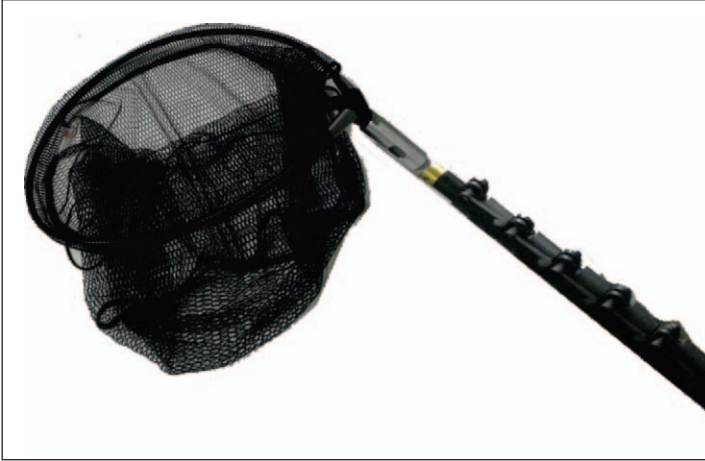

### USES & APPLICATIONS

Used for the safe rescue of small animals. Sturdy robust and very light weight construction. The soft mesh is knot-less and ideal for catch and release purposes.

### HOW TO USE

Attach the Rescue Net attachment by sliding onto the gold collar of the pole. This will secure into place with the spring buttons. Extend the pole to desired length and scoop the Rescue Net over the casualty.

### MAINTENANCE & PRECAUTIONS

The sleeve fitting should be regularly tested on the pole top fitting as damage will render the attachment from securely fitting.

### SPECIFICATIONS

- 20" diameter
- 7" handle

STOCK CODE /  
RRRNET