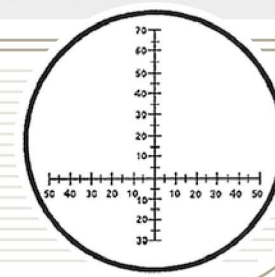

# MILITARY/LAW ENFORCEMENT BINOCULAR SPECIFICATIONS

7X50/15X80 COMMANDER

SUMR RETICLE

8X30/7X50 MILITARY R