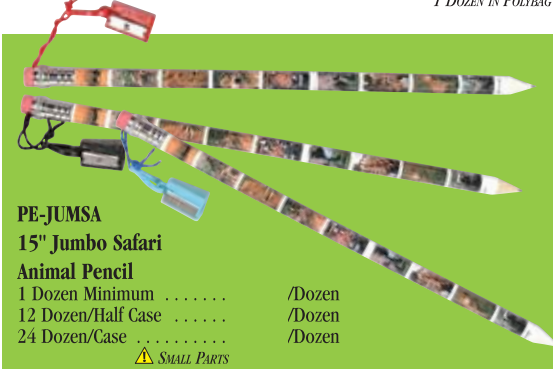

PE-JUMSA 15" Jumbo Safari Animal Pencil
1 Dozen Minimum ..... /Dozen
12 Dozen/Half Case ..... /Dozen
24 Dozen/Case ..... /Dozen
⚠️ SMALL PARTS