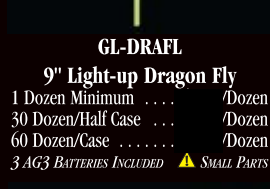

NEW
GL-BOUBA
9.5" LED Bouncy Baton
1 Dozen Minimum .... /Dozen
6 Dozen/Half Case .... /Dozen
12 Dozen/Case ..... /Dozen
1 DOZEN/DISPLAY