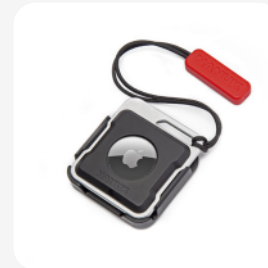

Organizing, protecting and carrying mid-size items is what the NANUK 908 does best. This waterproof hard case is impenetrable and indestructible and features a deep base for lots of storage options. A lightweight, tough resin shell and double side-mounted PowerClaw superior latching system ensure that nothing gets in. Waterproof, dustproof, and indestructible, the 908 is ideal for camera/video gear, batteries, lenses, flash drives, hard drives, microphone systems, pistols, fishing gear, binoculars, scopes, medical devices, instrumentation, industrial tools or any other small to medium personal or professional equipment that might need superior protection.

Options Available

Empty

Cubed Foam & Eggshell

Padded Dividers

Pro Photo Kit

Accessories Available

Cubed Foam

Lid Organizer

Padded Dividers

TSA Latch Retrofit Kit

Nanuk TSA Padlock

Desiccant Container

AirTag Holder

UPC Code	Item Number	Description
666365018892	908S-000BK-0A0	908 Nanuk Case - Black
666365019301	908S-000LI-0A0	908 Nanuk Case - Lime
666365018908	908S-000OR-0A0	908 Nanuk Case - Orange
666365018946	908S-000OL-0A0	908 Nanuk Case - Olive
666365018953	908S-000GP-0A0	908 Nanuk Case - Graphite
666365021854	908S-000BL-0A0	908 Nanuk Case - Blue
666365030962	908S-000RD-0A0	908 Nanuk Case - Red