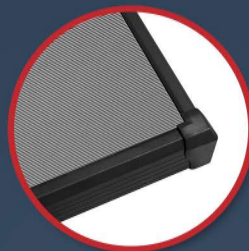

5 YEAR WARRANTY

PRO FRAME THIN DARKUST® 3

The *Pro Frame Thin DarkUST® 3* is an EDGE FREE® ultra-short throw fixed frame screen. It uses our innovative Ceiling Light Rejecting DarkUST® 3 material which absorbs up to 85% of overhead light. The DarkUST® 3 material has a serriform optical surface structure made specifically to negate the washout effect caused by overhead and other off-axis light sources. This technology allows the material to retain image brightness, color saturation and contrast for superior picture performance.

Screen Material

- DarkUST® 3 Ceiling Light Rejecting material absorbs up to 85% of overhead light, preserving black levels and colors
- 80x contrast improvement over conventional matte white in ambient light room environments
- Micro-serriform optical structure filters out ambient light and directs projected light toward viewers
- Wide viewing angle allows viewers to enjoy consistent brightness and color accuracy from nearly any seat in the room
- Designed to pair with bottom mounted ultra-short-throw projectors (not compatible with short or standard throw projectors)
- 4K/8K Ultra HD, and HDR Ready

Design & Installation

- Black backing prevents picture degradation while enhancing image brightness for sharper presentations
- Project from a short distance without casting shadows
- Sleek modern low-profile fixed frame design blends seamlessly into any décor
- EDGE FREE design maximizes viewing area in a smaller footprint
- Includes wall mounting brackets that permit horizontal movement for a perfectly centered installation
- Lightweight aluminum split-frame design facilitates easy access to installation sites
- 5-year manufacturer's warranty