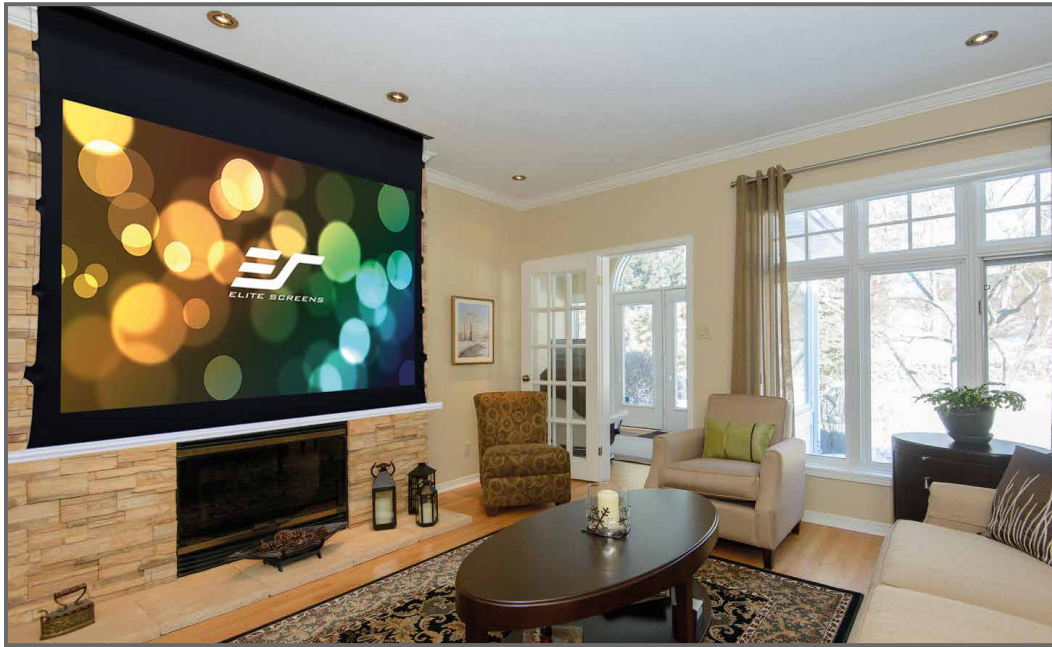

Evanesce Tab-Tension B Series

Electric Motorized In-Ceiling Projection Screen

Product Description

The **Evanesce Tab-Tension B** is our newest in-ceiling recessed projection screen. It is designed for concealed installations. It utilizes our CineWhite® front projection material. The tab-tensioned system maintains flatness uniformity throughout the entire surface with no tab impressions. Images pop and videos maintain true colors.

Product Design & Features

- Tab-Tensioning system provides uniform flatness on entire projection surface
- Black backing on material preserves image brightness for a sharper picture and eliminates light penetration
- Disappearing “in-ceiling” design for multi-purpose rooms
- Below or Above ceiling access accommodates installations from within the room or ceiling space
- Aluminum housing with white finish is slim yet strong and moisture resistant