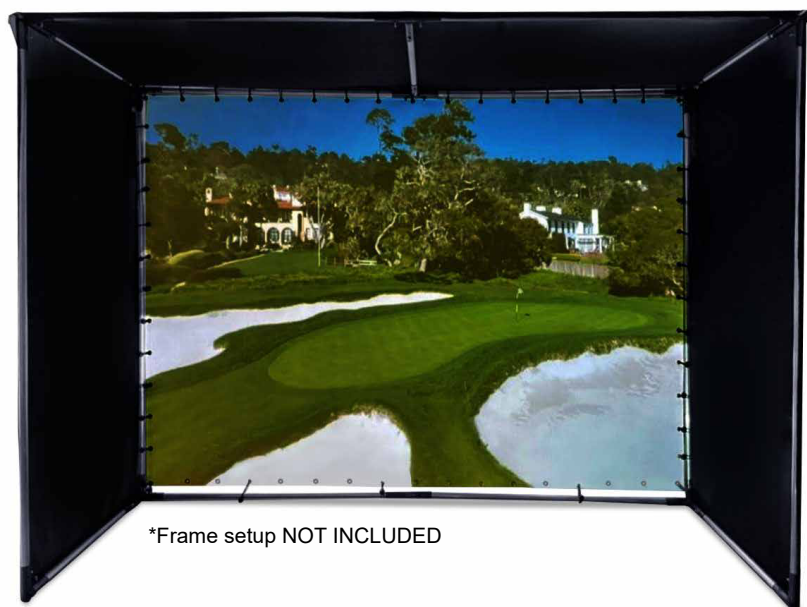

GolfSim® DIY Screen Series

ImpactWhite® 1145 | Golf Impact Projection Material for DIY Projects

Compatible with Short Throw Projectors ONLY

Product Description

The **GolfSim® DIY Screen** is a golf impact front projection material for golf simulator enclosures. It is a Do-it-Yourself (DIY) design that includes metal grommets all around the entire material to ensure the material is equally tensioned on all sides and perfect for custom frame golf /sport simulation enclosures.

The ImpactWhite® 1145 is a multi-layer warp knitted fabric formulated for maximum strength to withstand golf ball impact while providing the highest image quality, and longevity.

Models	View Width	View Height	Material
DIY10X8-IPW1145-F	8 ft	10 ft	ImpactWhite® 1145
DIY10X10-IPW1145-F	10 ft	10 ft	ImpactWhite® 1145
DIY10X13-IPW1145-F	13 ft	10 ft	ImpactWhite® 1145
DIY10X20-IPW1145-F	20 ft	10 ft	ImpactWhite® 1145