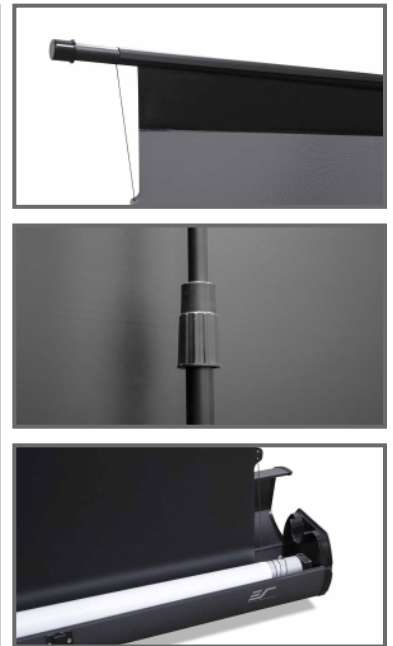

ezCinema Tab-Tension CLR® 5

Portable Floor Pull-Up CLR® Projection Screen

Product Description

The **ezCinema Tab-Tension CLR® 5** is a free-standing portable ultra-short throw projector screen. It effortlessly pulls up from its housing to reveal the StarBright CLR® 5 front projection surface with Ceiling Light Rejecting® technology to combat the washout effect from overhead light sources in bright room environments. It is the ideal companion when a portable presentation is needed in a small space.

Product Design & Features

- Ceiling Light Rejecting material absorbs 80% of overhead light
- Reflective and absorbent layers optimize projector performance in moderate ambient light room environments
- Easy to transport and set up on-the-go mobile presentations
- Adjustable telescopic support bar ensures easy positioning
- Rotating floor support feet provide added stability and a leveled installation
- Built-in tensioning mechanism keeps projection surface flat
- Integrated carrying handle for enhanced mobility
- Black aluminum case protects the screen and is self-contained
- Carry bag included for protection, storage, and easy transportation

Technical Data

Projection Type:	Front projection
Projector Compatibility:	Ultra-short Throw projectors ONLY
StarBright CLR® 5:	0.8 Gain
Viewing Angle:	170°
Light Absorption:	Up to 80%
Black Backing:	Yes
Material Type:	Retro-reflective
Material color:	Grey
Certification:	GreenGuard®/GreenGuard® Gold
Warranty:	2-Year / 3-Year ENR-G Warranty