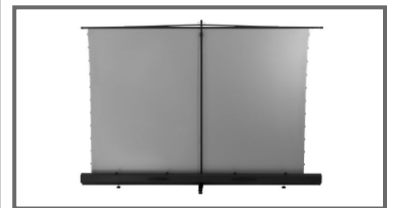

ezCinema Tab-Tension CineGrey 4D

Portable Floor Pull-Up ALR Projection Screen

Product Description

The **ezCinema Tab-Tension CineGrey 4D** is a portable ceiling ambient light rejecting pull-up projector screen. It is the ideal screen for rooms that have limited or no control of incidental light such as family rooms, lecture halls, boardrooms, or training facilities. It features a detachable telescoping support bar which allows the screen to be stopped at any position to accommodate various height requirements. The tab-tension design maintains the projection surface taut and flat to produce ripple-free presentations.

Product Design & Features

- Ambient and Ceiling Light Rejecting material for Standard "Long" Throw Projectors
- Rejects up to 63% of Ambient light
- Enhances color contrast with excellent fidelity and uniformity
- Easy to transport and set up on-the-go mobile presentations
- Adjustable telescopic support bar ensures easy positioning
- Rotating floor support feet provide added stability and a leveled installation
- Built-in tensioning mechanism keeps projection surface flat
- Screen is enclosed in a black aluminum casing
- Carry bag included for protection, storage, and easy transportation

Technical Data

Projection Type:	Front projection
Projector Compatibility:	Standard Throw projectors ONLY
CineGrey 4D:	1.1 Gain
Viewing Angle:	70°
Light Absorption:	Up to 63%
Masking Borders:	Top and Bottom
Material Type:	Angular Reflective
Material color:	Grey
Certification:	GreenGuard® / ISF Certified
Warranty:	2-Year / 3-Year ENR-G Warranty