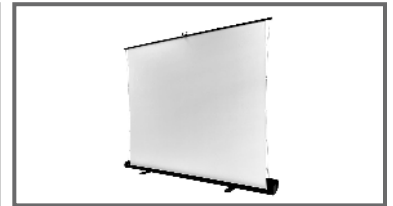

# ezCinema Tab-Tension 16:9 X-Ratio

## Multi-Aspect Ratio Floor Pull-Up Projection Screen

### Product Description

Experience professional-grade projection anywhere with the **ezCinema Tab-Tension 16:9 X-Ratio**. This ultra-portable floor pull-up projector screen is designed for flexibility and precision with multi-aspect ratio support and tab-tensioning for a flawless viewing surface. It's the ultimate solution for dynamic projection setups—whether you're presenting in a boardroom or binge-watching in your living room. Enjoy consistent brightness and color accuracy from nearly any seat in the room.

### Product Design & Features

- CineWhite® P material delivers precise imagery for a perfect color balance and uniformity
- Black backing layer enhances picture contrast and prevents picture degradation
- Multi-Aspect Ratio Support – switch between aspect ratios to accommodate various presentation formats
- Tab-Tensioned design ensures a flat, ripple-free surface
- Portable Floor Pull-Up Design sets up in seconds
- Carrying bag included for easy transport and mobile presentations
- Rotating base feet provide added stability