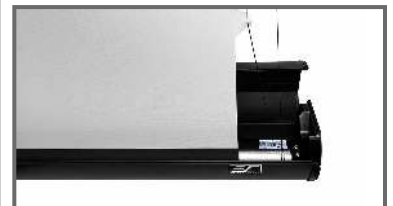

# ezCinema Tab-Tension 16:9 X-Ratio

## Multi-Aspect Ratio Floor Pull-Up Projection Screen

### Product Description

Experience professional-grade projection anywhere with the **ezCinema Tab-Tension 16:9 X-Ratio**. This ultra-portable floor pull-up projector screen is designed for flexibility and precision with multi-aspect ratio support and tab-tensioning for a flawless viewing surface. It's the ultimate solution for dynamic projection setups—whether you're presenting in a boardroom or binge-watching in your living room. Enjoy consistent brightness and color accuracy from nearly any seat in the room.

### Product Design & Features

- CineWhite® P material delivers precise imagery for a perfect color balance and uniformity
- Black backing layer enhances picture contrast and prevents picture degradation
- Multi-Aspect Ratio Support – switch between aspect ratios to accommodate various presentation formats
- Tab-Tensioned design ensures a flat, ripple-free surface
- Portable Floor Pull-Up Design sets up in seconds
- Carrying bag included for easy transport and mobile presentations
- Rotating base feet provide added stability