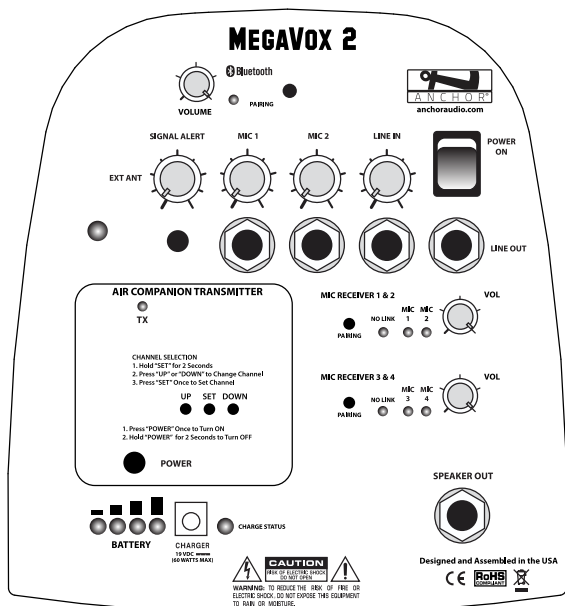

TECH SPECS

- 119 dB of clear sound
- 20W AC/DC RMS
- 1.9 GHz wireless microphone frequency
- 300'+ wireless microphone range
- 1/4" line & mic input
- 1/4" line output
- Built-in rechargeable Lithium Ion battery
- High-efficiency re-entrant horn driver
- External speaker output powers optional MegaVox 2 companion speaker

FEATURES

- Reach crowds of 1,000+
- Connect up to four wireless mics
- Anchor AIR wireless companion speaker compatible
- Built-in Class 1 Bluetooth
- Built-in rechargeable batteries operate 6 - 8 hours on a single charge

(MEGA2-XU4 Back Panel)

MegaVox 2 Models

Model	Description
MEGA2	MegaVox 2 with built-in Bluetooth
MEGA2-U2	MegaVox 2 with built-in Bluetooth & dual wireless mic receiver
MEGA2-U4	MegaVox 2 with built-in Bluetooth & two dual wireless mic receivers
MEGA2-X	MegaVox 2 with built-in Bluetooth & AIR transmitter
MEGA2-XU2	MegaVox 2 with built-in Bluetooth, AIR transmitter & dual wireless mic receiver
MEGA2-XU4	MegaVox 2 with built-in Bluetooth, AIR transmitter & two dual wireless mic receivers
MEGA2-AIR	MegaVox 2 AIR wireless companion speaker
MEGA2-COMP	MegaVox 2 unpowered wired companion speaker

Microphones	
WH-LINK	Wireless handheld mic (1.9 GHz)
WB-LINK	Wireless belt pack transmitter (1.9 GHz)
HBM-LINK	Headband mic (3.5mm plug)
CM-LINK	Collar mic (3.5mm plug)
EM-LINK	UltraLite mic (3.5mm plug)
LM-LINK	Lapel mic (3.5mm plug)
HBM-50	Wired headband mic (1/4" plug)
MIC-50	Wired handheld mic (1/4" plug)

Technical Specifications

Rated Power Output	20 watts AC/DC RMS
Max SPL @ Rated Power	119 dB @ 1 meter
Frequency Response	400 Hz – 15 kHz ± 3 dB
Microphone Wireless Frequency	1.9 GHz DECT
Microphone Wireless Range	300' + line of sight
Battery	One 12V LFP rechargeable battery, 5.0 AH
Charger (RC-2)	19 VDC / universal input, (100Vac - 240Vac, 50 - 60 Hz)
Dimensions (HWD)	14" x 8.5" x 3" (35.6 x 21.6 x 33 cm)
Weight	13 lbs / 5.9 Kg
Warranty	6 years

Inputs

Line	Hi-Z, unbalanced, 1/4" phone
Wired Mic 1	Lo-Z, unbalanced, 1/4" phone
Wired Mic 2	Lo-Z, unbalanced, 1/4" phone

Outputs

Line (post fader)	Lo-Z, 1/4" phone
Speaker Out	4Ω, unswitched, 1/4" phone

MEGA-AIR Technical Specifications

AIR Frequency Range	902 - 928 MHz
AIR Wireless Range	300' + line of sight
Speaker In	1/4" phone

(Features & Specifications Subject to Change Without Notice)

Designed and Assembled in the USA