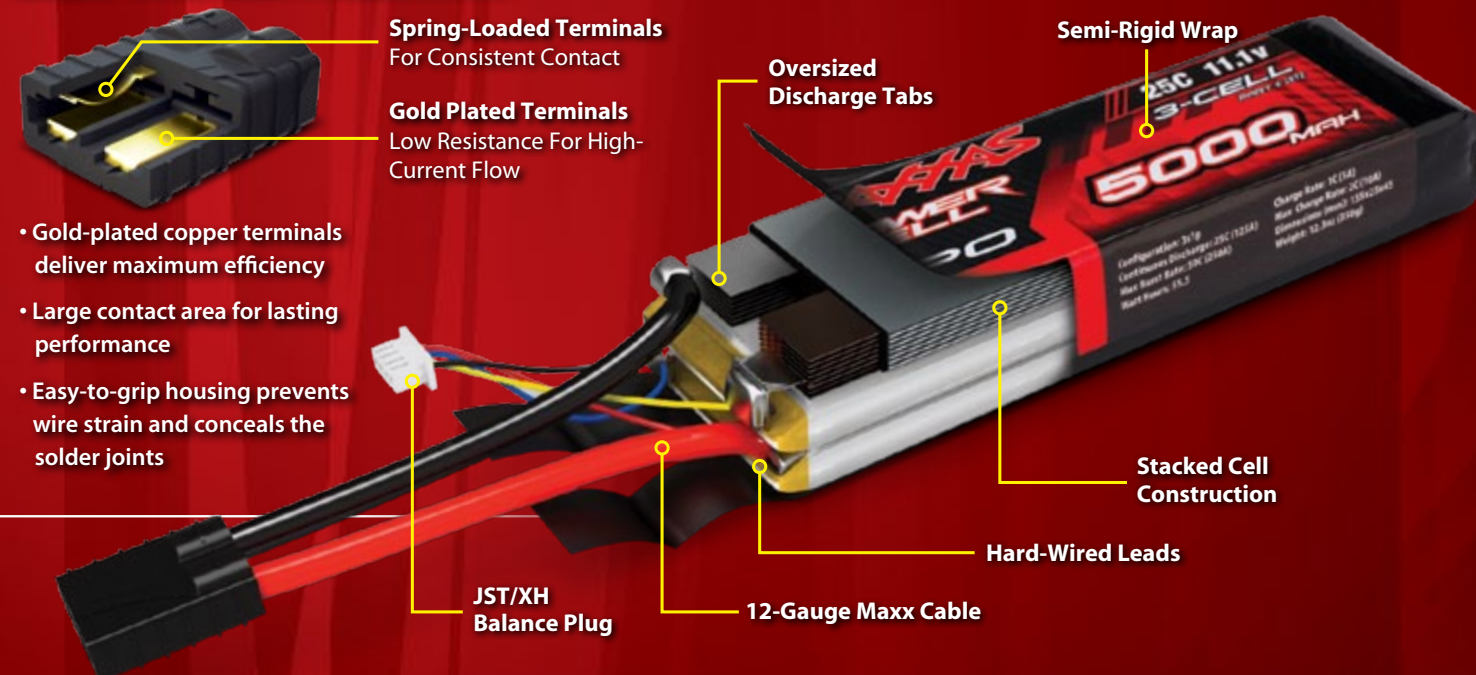

TRAXXAS

POWER CELL

The Only Batteries that are **100% Traxxas Certified** for Maximum **Power and Performance**

LiPo Power Cell

High-Current Connector

Spring-Loaded Terminals
For Consistent Contact

Gold Plated Terminals
Low Resistance For High-Current Flow

- Gold-plated copper terminals deliver maximum efficiency
- Large contact area for lasting performance
- Easy-to-grip housing prevents wire strain and conceals the solder joints

Semi-Rigid Wrap

Oversized Discharge Tabs

Stacked Cell Construction

Hard-Wired Leads

JST/XH Balance Plug

12-Gauge Maxx Cable

Semi-Rigid Design

- Unique construction method
- Firm, rugged, and compact pack
- Greater capacity in a given size, unlike a hard-cased pack
- Any change in the pack due to damage or abuse is easily visible

MAXX® Cable

- Soft, silicone insulation
- High-efficiency 12-gauge wire for free-flowing current
- Flexible multi-strand construction

Oversized Tabs

- Larger surface area maximizes pack performance
- Extra-wide discharge tabs ensure minimum resistance
- Wider tabs deliver more power and capacity on every run