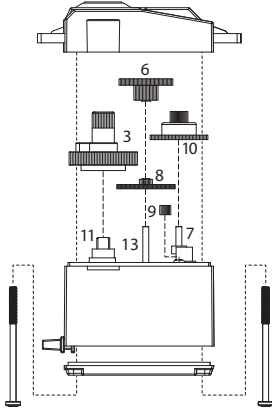

2010/2053/2072 Gear Installation

For questions or technical assistance, call:
1-888-TRAXXAS
 (1-888-872-9927) (U.S. residents only)

..... Description

- 1 Bushing race (cover)
- 2 Output gear top bushing
- 3 Output gear
- 4 Bushing race (cover)
- 5 Output gear bottom bushing
- 6 Top reduction gear
- 7 7mm gear shaft

- 8 Bottom reduction gear
- 9 Pinion gear
- 10 Center reduction gear
- 11 Sensor pot
- 12 Motor
- 13 12mm gear shaft
- 14 Output gear top bearing
- 15 Output gear bottom bearing

2018 Servo

Part#
2041

Part#
2010

2055 Servo

Part#
2052

Part#
2053

2070 Servo

Part#
2071

Part#
2072