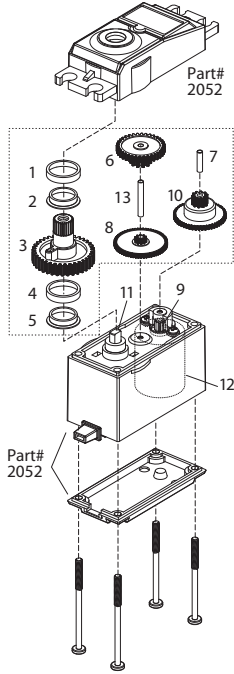

2010/2053/2072 Gear Installation

For questions or technical assistance, call:
1-888-TRAXXAS
 (1-888-872-9927) (U.S. residents only)

..... Description

- 1 Bushing race (cover)
- 2 Output gear top bushing
- 3 Output gear
- 4 Bushing race (cover)
- 5 Output gear bottom bushing
- 6 Top reduction gear
- 7 7mm gear shaft

- 8 Bottom reduction gear
- 9 Pinion gear
- 10 Center reduction gear
- 11 Sensor pot
- 12 Motor
- 13 12mm gear shaft
- 14 Output gear top bearing
- 15 Output gear bottom bearing

2018 Servo

Part#
2041

Part#
2010

2055 Servo

Part#
2052

Part#
2053

2070 Servo

Part#
2071

Part#
2072