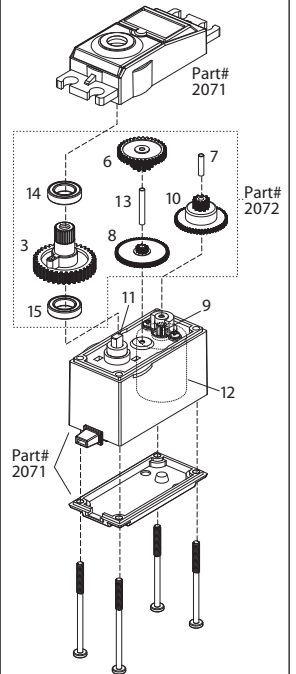

2010/2053/2072 Gear Installation

For questions or technical assistance, call:
1-888-TRAXXAS
 (1-888-872-9927) (U.S. residents only)

..... Description

- 1 Bushing race (cover)
- 2 Output gear top bushing
- 3 Output gear
- 4 Bushing race (cover)
- 5 Output gear bottom bushing
- 6 Top reduction gear
- 7 7mm gear shaft

- 8 Bottom reduction gear
- 9 Pinion gear
- 10 Center reduction gear
- 11 Sensor pot
- 12 Motor
- 13 12mm gear shaft
- 14 Output gear top bearing
- 15 Output gear bottom bearing

2018 Servo

Part#
2041

Part#
2010

2055 Servo

Part#
2052

Part#
2053

2070 Servo

Part#
2071

Part#
2072