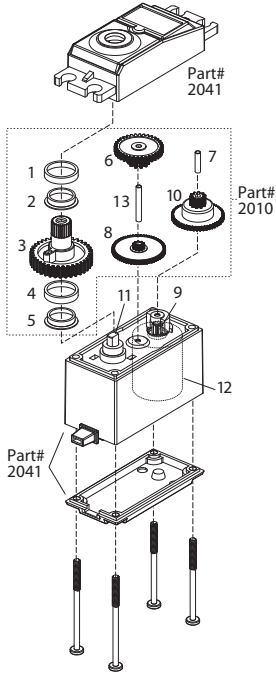

2010/2053/2072 Gear Installation

For questions or technical assistance, call:
1-888-TRAXXAS
 (1-888-872-9927) (U.S. residents only)

..... Description

- 1 Bushing race (cover)
- 2 Output gear top bushing
- 3 Output gear
- 4 Bushing race (cover)
- 5 Output gear bottom bushing
- 6 Top reduction gear
- 7 7mm gear shaft

- 8 Bottom reduction gear
- 9 Pinion gear
- 10 Center reduction gear
- 11 Sensor pot
- 12 Motor
- 13 12mm gear shaft
- 14 Output gear top bearing
- 15 Output gear bottom bearing

2018 Servo

Part#
2041

Part#
2010

2055 Servo

Part#
2052

Part#
2053

2070 Servo

Part#
2071

Part#
2072