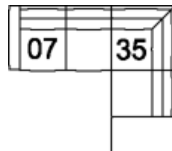

95 Chair & 1/2
48 x 38 x 33"
122 x 97 x 84 cm
IA: 32" / 81 cm

S0 Ottoman Square w/Storage
39 x 39 x 18"
98 x 98 x 46 cm

POPULAR CONFIGURATIONS

12/35
124 x 91"
315 x 232 cm

07/35
98 x 91"
249 x 232 cm

16/08
94 x 61"
239 x 155 cm

DIMENSIONS

Seat Depth: 24" / 61 cm
Seat Height: 19" / 48 cm
Arm Depth: 37" / 94 cm
Arm Height: 24" / 60 cm

Dimensions shown as Width x Depth x Height.

Dimensions are correct at the time of printing and are subject to change without notice. Actual measurements for each item may vary from what is shown here. Please allow up to a +/- 1 inch difference. Availability may vary by region.