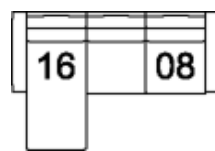

95 Chair & 1/2
48 x 38 x 33"
122 x 97 x 84 cm
IA: 32" / 81 cm

S0 Ottoman Square w/Storage
39 x 39 x 18"
98 x 98 x 46 cm

POPULAR CONFIGURATIONS

12/35
124 x 91"
315 x 232 cm

07/35
98 x 91"
249 x 232 cm

16/08
94 x 61"
239 x 155 cm

DIMENSIONS

Seat Depth: 24" / 61 cm
Seat Height: 19" / 48 cm
Arm Depth: 37" / 94 cm
Arm Height: 24" / 60 cm

Dimensions shown as Width x Depth x Height.

Dimensions are correct at the time of printing and are subject to change without notice. Actual measurements for each item may vary from what is shown here. Please allow up to a +/- 1 inch difference. Availability may vary by region.