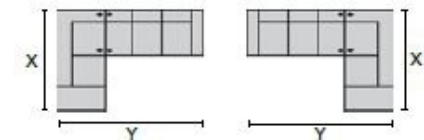

## POPULAR CONFIGURATIONS

Note: Always assemble configurations from right hand facing to left hand facing. Dimensions are shown as width x depth.

C0 7-Seat Corner Sectional  
122 x 122"  
310 x 310 cm

C1 3-Seat Sofa Sectional  
with Chaise  
92 x 61"  
234 x 155 cm

C2 5-Seat Corner Sectional  
97 x 96"  
247 x 244 cm

C8 4-Seat Sofa Sectional  
with Chaise  
118 x 61"  
300 x 155 cm

C9 5-Seat Corner Sectional  
with Chaise Lounge  
123 x 90"  
313 x 229 cm

CE 4-Seat Corner Sectional  
with Chaise Lounge  
97 x 90"  
247 x 229 cm

Specifications are correct at time of printing and are subject to change without notice.

LHF = left hand facing means the "end arm" is on the LEFT HAND SIDE of the upholstered piece when you are standing in front of the piece.