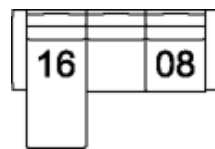

**91 Apartment Sofa**  
80 x 38 x 33"  
203 x 97 x 84 cm  
IA: 64" / 162 cm

**95 Chair & 1/2**  
48 x 38 x 33"  
122 x 97 x 84 cm  
IA: 32" / 81 cm

**S0 Ottoman Square w/Storage**  
39 x 39 x 18"  
98 x 98 x 46 cm

## POPULAR CONFIGURATIONS

**12/35**  
124 x 91"  
315 x 232 cm

**07/35**  
98 x 91"  
249 x 232 cm

**16/08**  
94 x 61"  
239 x 155 cm

## DIMENSIONS

Seat Depth: 24" / 61 cm  
Seat Height: 19" / 48 cm  
Arm Depth: 37" / 94 cm  
Arm Height: 24" / 60 cm

Dimensions shown as Width x Depth x Height.

Dimensions are correct at the time of printing and are subject to change without notice. Actual measurements for each item may vary from what is shown here. Please allow up to a +/- 1 inch difference. Availability may vary by region.