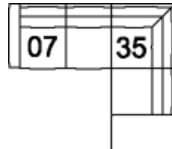

**91 Apartment Sofa**  
80 x 38 x 33"  
203 x 97 x 84 cm  
IA: 64" / 162 cm

**95 Chair & 1/2**  
48 x 38 x 33"  
122 x 97 x 84 cm  
IA: 32" / 81 cm

**S0 Ottoman Square w/Storage**  
39 x 39 x 18"  
98 x 98 x 46 cm

## POPULAR CONFIGURATIONS

**12/35**  
124 x 91"  
315 x 232 cm

**07/35**  
98 x 91"  
249 x 232 cm

**16/08**  
94 x 61"  
239 x 155 cm

## DIMENSIONS

Seat Depth: 24" / 61 cm  
Seat Height: 19" / 48 cm  
Arm Depth: 37" / 94 cm  
Arm Height: 24" / 60 cm

Dimensions shown as Width x Depth x Height.

Dimensions are correct at the time of printing and are subject to change without notice. Actual measurements for each item may vary from what is shown here. Please allow up to a +/- 1 inch difference. Availability may vary by region.