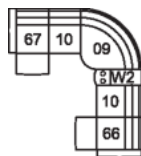

63 Loveseat Recliner Power
65 x 42 x 41"
165 x 107 x 105 cm
IA: 46" / 116 cm

66 RHF Power Recliner w/Power HR
32 x 42 x 41"
82 x 107 x 105 cm

67 LHF Power Recliner w/Power HR
32 x 42 x 41"
82 x 107 x 105 cm

6H Armless Recl, Pwr Headrest
24 x 42 x 41"
61 x 107 x 105 cm

CH Console Loveseat Pwr Recl HR
78 x 42 x 41"
198 x 107 x 105 cm

W2 Console w/storage
14 x 40 x 35"
34 x 102 x 89 cm

32 Rocker Recliner Chair
33 Swivel Rocker Recliner Chair
39 Power Rocker Recliner
40 x 42 x 41"
102 x 107 x 105 cm
IA: 22" / 55 cm

58 Console Loveseat Recliner
68 Console Loveseat Power Recline
78 x 42 x 41"
198 x 107 x 105 cm

POPULAR CONFIGURATIONS

67/10/09/10/66
105 x 105"
267 x 267 cm

67/10/09/W2/10/66
118 x 105"
300 x 267 cm

67/W1/10/10/W1/66
112 x 112"
285 x 285 cm

DIMENSIONS

Seat Depth: 21" / 54 cm
Seat Height: 20" / 51 cm
Arm Depth: 31" / 79 cm
Arm Height: 24" / 60 cm
Reclined Depth: 69" / 176 cm

Dimensions shown as Width x Depth x Height.

Dimensions are correct at the time of printing and are subject to change without notice. Actual measurements for each item may vary from what is shown here. Please allow up to a +/- 1 inch difference. Availability may vary by region.