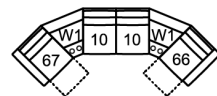

63 Loveseat Recliner Power
65 x 42 x 41"
165 x 107 x 105 cm
IA: 46" / 116 cm

66 RHF Power Recliner w/Power HR
32 x 42 x 41"
82 x 107 x 105 cm

67 LHF Power Recliner w/Power HR
32 x 42 x 41"
82 x 107 x 105 cm

6H Armless Recl, Pwr Headrest
24 x 42 x 41"
61 x 107 x 105 cm

CH Console Loveseat Pwr Recl HR
78 x 42 x 41"
198 x 107 x 105 cm

W2 Console w/storage
14 x 40 x 35"
34 x 102 x 89 cm

32 Rocker Recliner Chair
33 Swivel Rocker Recliner Chair
39 Power Rocker Recliner
40 x 42 x 41"
102 x 107 x 105 cm
IA: 22" / 55 cm

58 Console Loveseat Recliner
68 Console Loveseat Power Recline
78 x 42 x 41"
198 x 107 x 105 cm

POPULAR CONFIGURATIONS

67/10/09/10/66
105 x 105"
267 x 267 cm

67/10/09/W2/10/66
118 x 105"
300 x 267 cm

67/W1/10/10/W1/66
112 x 112"
285 x 285 cm

DIMENSIONS

Seat Depth: 21" / 54 cm
Seat Height: 20" / 51 cm
Arm Depth: 31" / 79 cm
Arm Height: 24" / 60 cm
Reclined Depth: 69" / 176 cm

Dimensions shown as Width x Depth x Height.

Dimensions are correct at the time of printing and are subject to change without notice. Actual measurements for each item may vary from what is shown here. Please allow up to a +/- 1 inch difference. Availability may vary by region.