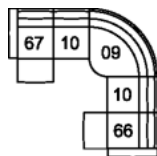

63 Loveseat Recliner Power
65 x 42 x 41"
165 x 107 x 105 cm
IA: 46" / 116 cm

66 RHF Power Recliner w/Power HR
32 x 42 x 41"
82 x 107 x 105 cm

67 LHF Power Recliner w/Power HR
32 x 42 x 41"
82 x 107 x 105 cm

6H Armless Recl, Pwr Headrest
24 x 42 x 41"
61 x 107 x 105 cm

CH Console Loveseat Pwr Recl HR
78 x 42 x 41"
198 x 107 x 105 cm

W2 Console w/storage
14 x 40 x 35"
34 x 102 x 89 cm

32 Rocker Recliner Chair
33 Swivel Rocker Recliner Chair
39 Power Rocker Recliner
40 x 42 x 41"
102 x 107 x 105 cm
IA: 22" / 55 cm

58 Console Loveseat Recliner
68 Console Loveseat Power Recline
78 x 42 x 41"
198 x 107 x 105 cm

POPULAR CONFIGURATIONS

67/10/09/10/66
105 x 105"
267 x 267 cm

67/10/09/W2/10/66
118 x 105"
300 x 267 cm

67/W1/10/10/W1/66
112 x 112"
285 x 285 cm

DIMENSIONS

Seat Depth: 21" / 54 cm
Seat Height: 20" / 51 cm
Arm Depth: 31" / 79 cm
Arm Height: 24" / 60 cm
Reclined Depth: 69" / 176 cm

Dimensions shown as Width x Depth x Height.

Dimensions are correct at the time of printing and are subject to change without notice. Actual measurements for each item may vary from what is shown here. Please allow up to a +/- 1 inch difference. Availability may vary by region.