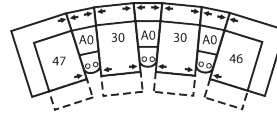

## Dimensions

A - Seat Depth - 20" / 50cm

B - Seat Height - 19" / 48cm

C - Arm Height - 24" / 61cm

**Arm Height** - measured from the top of the arm to the floor.

**Seat Height** - measured from the crown of the seat cushion to the floor.

**Seat Cushion Foam and Fibre-filled Components** - five year pro-rated warranty

**CONFIGURATION MA**  
104 x 104"  
264 x 264cm

**CONFIGURATION MB**  
100 x 119"  
254 x 302cm

**CONFIGURATION MD**  
113 x 119"  
287 x 302cm

**CONFIGURATION ME**  
162 x 72"  
411 x 183cm

**CONFIGURATION MF**  
118 x 72"  
300 x 183cm

**CONFIGURATION MG**  
157 x 74"  
399 x 188cm

**CONFIGURATION MH**  
109 x 66"  
277 x 168cm

**CONFIGURATION MI**  
145 x 66"  
368 x 168cm