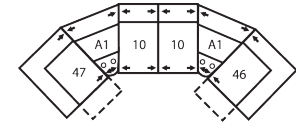

### How We Measure

**Height** - measured from the highest point of the back pillow to the floor.

**Depth** - measured from the front edge of the seat cushion to the top of the back.

**Width** - measured from the widest point of the arm or arm pillow to the widest point of the opposite arm or arm pillow.

**Arm Height** - measured from the top of the arm to the floor.

**Seat Height** - measured from the crown of the seat cushion to the floor.

**Seat Cushion Foam and Fibre-filled Components** - five year pro-rated warranty

**CONFIGURATION MA**  
104 x 104"  
264 x 264cm

**CONFIGURATION MB**  
100 x 119"  
254 x 302cm

**CONFIGURATION MD**  
113 x 119"  
287 x 302cm

**CONFIGURATION ME**  
162 x 72"  
411 x 183cm

**CONFIGURATION MF**  
118 x 72"  
300 x 183cm

**CONFIGURATION MG**  
157 x 74"  
399 x 188cm

**CONFIGURATION MH**  
109 x 66"  
277 x 168cm

**CONFIGURATION MI**  
145 x 66"  
368 x 168cm