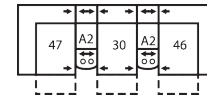

**Seat Cushion Foam and Fibre-filled Components** - five year pro-rated warranty

**CONFIGURATION MA**  
104 x 104"  
264 x 264cm

**CONFIGURATION MB**  
100 x 119"  
254 x 302cm

**CONFIGURATION MD**  
113 x 119"  
287 x 302cm

**CONFIGURATION ME**  
162 x 72"  
411 x 183cm

**CONFIGURATION MF**  
118 x 72"  
300 x 183cm

**CONFIGURATION MG**  
157 x 74"  
399 x 188cm

**CONFIGURATION MH**  
109 x 66"  
277 x 168cm

**CONFIGURATION MI**  
145 x 66"  
368 x 168cm