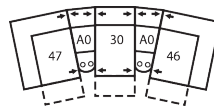

## Dimensions

A - Seat Depth - 20" / 50cm

B - Seat Height - 19" / 48cm

C - Arm Height - 24" / 61cm

**Arm Height** - measured from the top of the arm to the floor.

**Seat Height** - measured from the crown of the seat cushion to the floor.

**Seat Cushion Foam and Fibre-filled Components** - five year pro-rated warranty

**CONFIGURATION MA**  
104 x 104"  
264 x 264cm

**CONFIGURATION MB**  
100 x 119"  
254 x 302cm

**CONFIGURATION MD**  
113 x 119"  
287 x 302cm

**CONFIGURATION ME**  
162 x 72"  
411 x 183cm

**CONFIGURATION MF**  
118 x 72"  
300 x 183cm

**CONFIGURATION MG**  
157 x 74"  
399 x 188cm

**CONFIGURATION MH**  
109 x 66"  
277 x 168cm

**CONFIGURATION MI**  
145 x 66"  
368 x 168cm