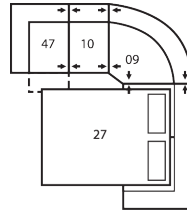

### How We Measure

**Height** - measured from the highest point of the back pillow to the floor.

**Depth** - measured from the front edge of the seat cushion to the top of the back.

**Width** - measured from the widest point of the arm or arm pillow to the widest point of the opposite arm or arm pillow.

**Arm Height** - measured from the top of the arm to the floor.

**Seat Height** - measured from the crown of the seat cushion to the floor.

**Seat Cushion Foam and Fibre-filled Components** - five year pro-rated warranty

**CONFIGURATION MA**  
104 x 104"  
264 x 264cm

**CONFIGURATION MB**  
100 x 119"  
254 x 302cm

**CONFIGURATION MD**  
113 x 119"  
287 x 302cm

**CONFIGURATION ME**  
162 x 72"  
411 x 183cm

**CONFIGURATION MF**  
118 x 72"  
300 x 183cm

**CONFIGURATION MG**  
157 x 74"  
399 x 188cm

**CONFIGURATION MH**  
109 x 66"  
277 x 168cm

**CONFIGURATION MI**  
145 x 66"  
368 x 168cm