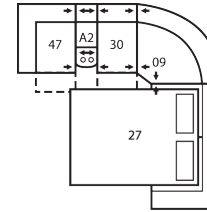

### How We Measure

**Height** - measured from the highest point of the back pillow to the floor.

**Depth** - measured from the front edge of the seat cushion to the top of the back.

**Width** - measured from the widest point of the arm or arm pillow to the widest point of the opposite arm or arm pillow.

**Arm Height** - measured from the top of the arm to the floor.

**Seat Height** - measured from the crown of the seat cushion to the floor.

**Seat Cushion Foam and Fibre-filled Components** - five year pro-rated warranty

**CONFIGURATION MA**  
104 x 104"  
264 x 264cm

**CONFIGURATION MB**  
100 x 119"  
254 x 302cm

**CONFIGURATION MD**  
113 x 119"  
287 x 302cm

**CONFIGURATION ME**  
162 x 72"  
411 x 183cm

**CONFIGURATION MF**  
118 x 72"  
300 x 183cm

**CONFIGURATION MG**  
157 x 74"  
399 x 188cm

**CONFIGURATION MH**  
109 x 66"  
277 x 168cm

**CONFIGURATION MI**  
145 x 66"  
368 x 168cm