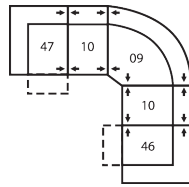

### How We Measure

**Height** - measured from the highest point of the back pillow to the floor.

**Depth** - measured from the front edge of the seat cushion to the top of the back.

**Width** - measured from the widest point of the arm or arm pillow to the widest point of the opposite arm or arm pillow.

**Arm Height** - measured from the top of the arm to the floor.

**Seat Height** - measured from the crown of the seat cushion to the floor.

**Seat Cushion Foam and Fibre-filled Components** - five year pro-rated warranty

**CONFIGURATION MA**  
104 x 104"  
264 x 264cm

**CONFIGURATION MB**  
100 x 119"  
254 x 302cm

**CONFIGURATION MD**  
113 x 119"  
287 x 302cm

**CONFIGURATION ME**  
162 x 72"  
411 x 183cm

**CONFIGURATION MF**  
118 x 72"  
300 x 183cm

**CONFIGURATION MG**  
157 x 74"  
399 x 188cm

**CONFIGURATION MH**  
109 x 66"  
277 x 168cm

**CONFIGURATION MI**  
145 x 66"  
368 x 168cm