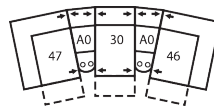

40620 BRUNSWICK

Dimensions shown as Width x Depth x Height. Specifications are correct at time of printing and are subject to change without notice.
LHF - left hand facing RHF - right hand facing IA - inside arm to inside

Depth - measured from the front edge of the seat cushion to the top of the back.

Width - measured from the widest point of the arm or arm pillow to the widest point of the opposite arm or arm pillow.

Arm Height - measured from the top of the arm to the floor.

Reclining Chairs, Sofabed Mechanisms and Sofabed Mattresses - two year warranty

Seat Cushion Foam and Fibre-filled Components - five year pro-rated warranty

CONFIGURATION MA
108 x 108"
274 x 274cm

CONFIGURATION MB
106 x 124"
269 x 315cm

CONFIGURATION MD
119 x 124"
302 x 315cm

CONFIGURATION ME
168 x 75"
427 x 191cm

CONFIGURATION MF
129 x 70"
328 x 178cm

CONFIGURATION MG
166 x 74"
422 x 188cm

CONFIGURATION MH
121 x 66"
307 x 168cm

CONFIGURATION MI
157 x 66"
399 x 168cm