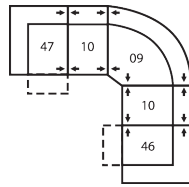

CONFIGURATION MA
108 x 108"
274 x 274cm