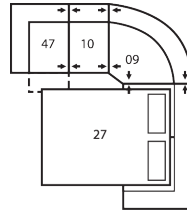

CONFIGURATION MB
106 x 124"
269 x 315cm