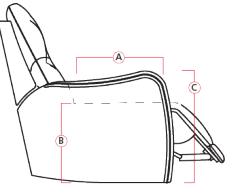

40620 BRUNSWICK

Dimensions shown as Width x Depth x Height. Specifications are correct at time of printing and are subject to change without notice.
LHF - left hand facing RHF - right hand facing IA - inside arm to inside

Dimensions

A - Seat Depth - 21" / 53cm

B - Seat Height - 20" / 51cm

C - Arm Height - 26" / 66cm

Features

- Hardwood, softwood and engineered wood products; all joints pinned & glued for uniformity & strength
- Back: 11 or 12 gauge sinuous springs which are engineered to provide lasting comfort and strength
- Seat: 8 gauge sinuous wire springs for superior ride and comfort
- High resilience seat foam for superior durability and comfort
- Back filled with blown fibre
- Toggle power mechanism

53 Loveseat Recliner
63 Power Loveseat
Recliner
72 x 39 x 39"
183 x 99 x 99cm
IA: 46" / 117cm

A0 11 Degree Storage
Wedge
17 x 39 x 36"
43 x 99 x 91cm

A1 45 Degree Storage
Wedge
36 x 37 x 36"
91 x 94 x 91cm

Depth - measured from the front edge of the seat cushion to the top of the back.

Width - measured from the widest point of the arm or arm pillow to the widest point of the opposite arm or arm pillow.

Arm Height - measured from the top of the arm to the floor.