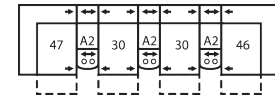

40620 BRUNSWICK

Dimensions shown as Width x Depth x Height. Specifications are correct at time of printing and are subject to change without notice.
LHF - left hand facing RHF - right hand facing IA - inside arm to inside

CONFIGURATION MD
119 x 124"
302 x 315cm

CONFIGURATION ME
168 x 75"
427 x 191cm

CONFIGURATION MF
129 x 70"
328 x 178cm

CONFIGURATION MG
166 x 74"
422 x 188cm

CONFIGURATION MH
121 x 66"
307 x 168cm

CONFIGURATION MI
157 x 66"
399 x 168cm