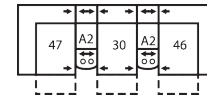

40620 BRUNSWICK

Dimensions shown as Width x Depth x Height. Specifications are correct at time of printing and are subject to change without notice.
LHF - left hand facing RHF - right hand facing IA - inside arm to inside

CONFIGURATION MD
119 x 124"
302 x 315cm

CONFIGURATION ME
168 x 75"
427 x 191cm

CONFIGURATION MF
129 x 70"
328 x 178cm

CONFIGURATION MG
166 x 74"
422 x 188cm

CONFIGURATION MH
121 x 66"
307 x 168cm

CONFIGURATION MI
157 x 66"
399 x 168cm