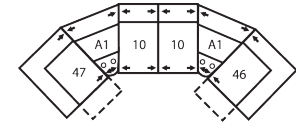

40620 BRUNSWICK

Dimensions shown as Width x Depth x Height. Specifications are correct at time of printing and are subject to change without notice.
LHF - left hand facing RHF - right hand facing IA - inside arm to inside

Depth - measured from the front edge of the seat cushion to the top of the back.

Width - measured from the widest point of the arm or arm pillow to the widest point of the opposite arm or arm pillow.

Arm Height - measured from the top of the arm to the floor.

Reclining Chairs, Sofabed Mechanisms and Sofabed Mattresses - two year warranty

Seat Cushion Foam and Fibre-filled Components - five year pro-rated warranty

CONFIGURATION MA
108 x 108"
274 x 274cm

CONFIGURATION MB
106 x 124"
269 x 315cm

CONFIGURATION MD
119 x 124"
302 x 315cm

CONFIGURATION ME
168 x 75"
427 x 191cm

CONFIGURATION MF
129 x 70"
328 x 178cm

CONFIGURATION MG
166 x 74"
422 x 188cm

CONFIGURATION MH
121 x 66"
307 x 168cm

CONFIGURATION MI
157 x 66"
399 x 168cm