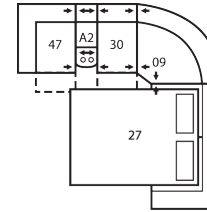

40620 BRUNSWICK

Dimensions shown as Width x Depth x Height. Specifications are correct at time of printing and are subject to change without notice.
LHF - left hand facing RHF - right hand facing IA - inside arm to inside

A2 Storage Console
13 x 39 x 36"
33 x 99 x 91cm

40620 BRUNSWICK

Popular Configurations

Note: Always assemble configurations from right hand facing to left hand facing components.

How We Measure

Height - measured from the highest point of the back pillow to the floor.

Depth - measured from the front edge of the seat cushion to the top of the back.

Width - measured from the widest point of the arm or arm pillow to the widest point of the opposite arm or arm pillow.

Arm Height - measured from the top of the arm to the floor.

CONFIGURATION MD
119 x 124"
302 x 315cm

CONFIGURATION ME
168 x 75"
427 x 191cm

CONFIGURATION MF
129 x 70"
328 x 178cm

CONFIGURATION MG
166 x 74"
422 x 188cm

CONFIGURATION MH
121 x 66"
307 x 168cm

CONFIGURATION MI
157 x 66"
399 x 168cm