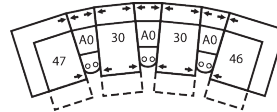

40620 BRUNSWICK

Dimensions shown as Width x Depth x Height. Specifications are correct at time of printing and are subject to change without notice.
LHF - left hand facing RHF - right hand facing IA - inside arm to inside

Depth - measured from the front edge of the seat cushion to the top of the back.

Width - measured from the widest point of the arm or arm pillow to the widest point of the opposite arm or arm pillow.

Arm Height - measured from the top of the arm to the floor.

Reclining Chairs, Sofabed Mechanisms and Sofabed Mattresses - two year warranty

Seat Cushion Foam and Fibre-filled Components - five year pro-rated warranty

CONFIGURATION MA
108 x 108"
274 x 274cm

CONFIGURATION MB
106 x 124"
269 x 315cm

CONFIGURATION MD
119 x 124"
302 x 315cm

CONFIGURATION ME
168 x 75"
427 x 191cm

CONFIGURATION MF
129 x 70"
328 x 178cm

CONFIGURATION MG
166 x 74"
422 x 188cm

CONFIGURATION MH
121 x 66"
307 x 168cm

CONFIGURATION MI
157 x 66"
399 x 168cm