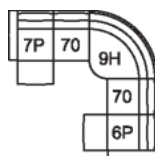

FUNCTION

Rachet Armrest
Manual recline with discreet inside handle
Power recline with hidden inside handle

COVERS

Fabric
Leather

17 RHF Nest
18 LHF Nest
53 x 40 x 32"
135 x 101 x 81 cm

70 Armless Chair
32 x 40 x 32"
81 x 101 x 81 cm

72 Armless Wide Recliner
2P Armless Wide Recliner
Pwr
32 x 40 x 32"
81 x 101 x 81 cm

9H Corner Square with
Headrests
44 x 44 x 32"
110 x 110 x 81 cm

13 RHF Stationary Sectional
End
14 LHF Stationary Sectional
End
46 x 40 x 32"
117 x 101 x 81 cm

76 RHF Recliner
6P RHF Wide Recliner Power
77 LHF Recliner
7P LHF Wide Recliner Power
46 x 40 x 32"
117 x 101 x 81 cm

POPULAR CONFIGURATIONS

7P/70/9H/70/6P
120 x 120"
305 x 305 cm

7P/70/9H/17
95 x 120"
242 x 305 cm

DIMENSIONS

Seat Depth: 22" / 57 cm
Seat Height: 19" / 49 cm
Arm Depth: 38" / 95 cm
Arm Height: 23" / 58 cm
Reclined Depth: 62" / 158 cm

Dimensions shown as Width x Depth x Height.

Dimensions are correct at the time of printing and are subject to change without notice. Actual measurements for each item may vary from what is shown here. Please allow up to a +/- 1 inch difference. Availability may vary by region.