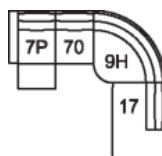

FUNCTION

Rachet Armrest
Manual recline with discreet inside handle
Power recline with hidden inside handle

COVERS

Fabric
Leather

17 RHF Nest
18 LHF Nest
53 x 40 x 32"
135 x 101 x 81 cm

70 Armless Chair
32 x 40 x 32"
81 x 101 x 81 cm

72 Armless Wide Recliner
2P Armless Wide Recliner
Pwr
32 x 40 x 32"
81 x 101 x 81 cm

9H Corner Square with
Headrests
44 x 44 x 32"
110 x 110 x 81 cm

13 RHF Stationary Sectional
End
14 LHF Stationary Sectional
End
46 x 40 x 32"
117 x 101 x 81 cm

76 RHF Recliner
6P RHF Wide Recliner Power
77 LHF Recliner
7P LHF Wide Recliner Power
46 x 40 x 32"
117 x 101 x 81 cm

POPULAR CONFIGURATIONS

7P/70/9H/70/6P
120 x 120"
305 x 305 cm

7P/70/9H/17
95 x 120"
242 x 305 cm

DIMENSIONS

Seat Depth: 22" / 57 cm
Seat Height: 19" / 49 cm
Arm Depth: 38" / 95 cm
Arm Height: 23" / 58 cm
Reclined Depth: 62" / 158 cm

Dimensions shown as Width x Depth x Height.

Dimensions are correct at the time of printing and are subject to change without notice. Actual measurements for each item may vary from what is shown here. Please allow up to a +/- 1 inch difference. Availability may vary by region.