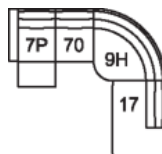

**70 Armless Chair**  
 33 x 40 x 33"  
 84 x 102 x 84 cm

**72 Armless Wide Recliner**  
**2P Armless Wide Recliner**  
**Pwr**  
 33 x 40 x 33"  
 84 x 102 x 84 cm

**9H Corner Square with Headrests**  
 44 x 44 x 33"  
 112 x 112 x 84 cm

**13 RHF Stationary Sectional End**  
**14 LHF Stationary Sectional End**  
 42 x 40 x 33"  
 107 x 102 x 84 cm

**76 RHF Recliner**  
**6P RHF Wide Recliner Power**  
**77 LHF Recliner**  
**7P LHF Wide Recliner Power**  
 42 x 40 x 33"  
 107 x 102 x 84 cm

## POPULAR CONFIGURATIONS

**7P/70/9H/70/6P**  
 119 x 119"  
 303 x 303 cm

**7P/70/9H/17**  
 97 x 153"  
 247 x 389 cm

## DIMENSIONS

Seat Depth: 20" / 51 cm  
 Seat Height: 19" / 49 cm  
 Arm Depth: 38" / 98 cm  
 Arm Height: 25" / 64 cm  
 Reclined Depth: 57" / 145 cm

Dimensions shown as Width x Depth x Height.

Dimensions are correct at the time of printing and are subject to change without notice. Actual measurements for each item may vary from what is shown here. Please allow up to a +/- 1 inch difference. Availability may vary by region.