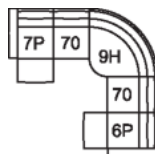

**70 Armless Chair**  
 33 x 40 x 33"  
 84 x 102 x 84 cm

**72 Armless Wide Recliner**  
**2P Armless Wide Recliner**  
**Pwr**  
 33 x 40 x 33"  
 84 x 102 x 84 cm

**9H Corner Square with Headrests**  
 44 x 44 x 33"  
 112 x 112 x 84 cm

**13 RHF Stationary Sectional End**  
**14 LHF Stationary Sectional End**  
 42 x 40 x 33"  
 107 x 102 x 84 cm

**76 RHF Recliner**  
**6P RHF Wide Recliner Power**  
**77 LHF Recliner**  
**7P LHF Wide Recliner Power**  
 42 x 40 x 33"  
 107 x 102 x 84 cm

## POPULAR CONFIGURATIONS

**7P/70/9H/70/6P**  
 119 x 119"  
 303 x 303 cm

**7P/70/9H/17**  
 97 x 153"  
 247 x 389 cm

## DIMENSIONS

Seat Depth: 20" / 51 cm  
 Seat Height: 19" / 49 cm  
 Arm Depth: 38" / 98 cm  
 Arm Height: 25" / 64 cm  
 Reclined Depth: 57" / 145 cm

Dimensions shown as Width x Depth x Height.

Dimensions are correct at the time of printing and are subject to change without notice. Actual measurements for each item may vary from what is shown here. Please allow up to a +/- 1 inch difference. Availability may vary by region.