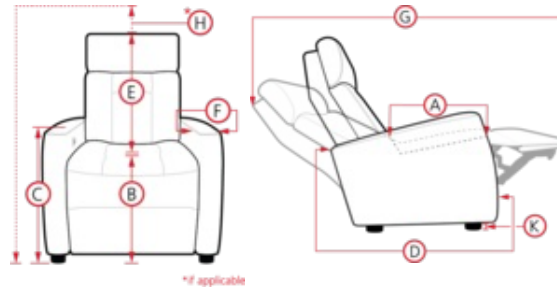

40642 KIT II

Kit II is a collection of soft contemporary pieces. The wide arms are fully padded and gently slope downwards emphasizing the European inspiration of the design. The Kit II boasts clean lines and minimalist profile, adorned with delicate topstitching. A perfect combination of style and function, the adjustable headrest can lock into place 30 degrees forward of centre. This new functionality allows for total head support when in the fully reclined position, making it possible to watch TV while fully reclined. Extra wide seating makes every seat the best seat in the house. Whether being used as the main piece in your home or a secondary space, the Kit II collection will fit in with your décor.

FEATURE IMAGE (shown)
CONFIGURATION N9
77 LHF Recliner
70 Armless Chair
9H Corner Square with Headrests
17 RHF Nest

40642 KIT II

- A. Seat Depth: 21.0 in / 53.3 cm
- C. Arm Height: 25.0 in / 63.5 cm
- E. Seat Back Height: N/A
- G. Reclined Depth: 56.9 in / 144.57 cm

- B. Seat Height: 19.0 in / 48.3 cm
- D. Arm Depth: N/A
- F. Width of Arm: N/A
- H. Headrest Extension: 6.0 in / 15.24 cm

PALLISER®
My Home, My Style, My Way™

Measurements displayed here represent the standard for this series. Some pieces may vary.

9H Corner Square with Headrests
44 x 44 x 33"
112 x 112 x 84cm

76 RHF Recliner
6P RHF Wide Recliner
Powe
77 LHF Recliner
7P LHF Wide Recliner Powe
42 x 40 x 33"
107 x 102 x 84cm

Dimensions are the same for reverse direction where applicable.