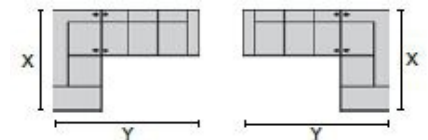

- B. Seat Height: 19.0 in / 48.3 cm
- D. Arm Depth: N/A
- F. Width of Arm: N/A
- H. Headrest Extension: 6.0 in / 15.24 cm

PALLISER®
My Home, My Style, My Way™

Measurements displayed here represent the standard for this series. Some pieces may vary.

13 RHF Stationary Sectional End
14 LHF Stationary Section
42 x 40 x 33"
107 x 102 x 84cm

17 RHF Nest
18 LHF Nest
53 x 40 x 33"
135 x 102 x 84cm

70 Armless Chair
33 x 40 x 33"
84 x 102 x 84cm

72 Armless Wide Recliner
2P Armless Wide Recliner
33 x 40 x 33"
84 x 102 x 84cm

9H Corner Square with Headrests
44 x 44 x 33"
112 x 112 x 84cm

76 RHF Recliner
6P RHF Wide Recliner
Powe
77 LHF Recliner
7P LHF Wide Recliner Powe
42 x 40 x 33"
107 x 102 x 84cm

Dimensions are the same for reverse direction where applicable.