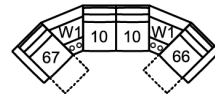

51 Sofa Manual Recliner
61 Sofa Power Recliner
88 x 40 x 40"
224 x 101 x 100 cm
IA: 65" / 165 cm

53 Loveseat Manual Recliner
63 Loveseat Power Recliner
67 x 40 x 40"
169 x 101 x 100 cm
IA: 42" / 108 cm

46 RHF Manual Recliner
47 LHF Manual Recliner
66 RHF Power Recliner
67 LHF Power Recliner
34 x 40 x 40"
85 x 101 x 100 cm

58 Console Loveseat Manual Recliner
68 Console Loveseat Power Recliner
77 x 40 x 40"
196 x 101 x 100 cm

POPULAR CONFIGURATIONS

67/10/09/10/66
105 x 105"
267 x 267 cm

67/10/09/W2/10/66
118 x 105"
300 x 267 cm

67/W1/10/10/W1/66
114 x 114"
290 x 290 cm

DIMENSIONS

Seat Depth: 20" / 50 cm
Seat Height: 19" / 48 cm
Arm Depth: 33" / 84 cm
Arm Height: 27" / 67 cm
Reclined Depth: 67" / 169 cm

Dimensions shown as Width x Depth x Height.

Dimensions are correct at the time of printing and are subject to change without notice. Actual measurements for each item may vary from what is shown here. Please allow up to a +/- 1 inch difference. Availability may vary by region.