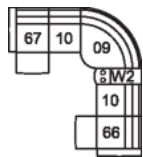

W2 Console w/Storage
14 x 40 x 35"
34 x 102 x 89 cm

32 Rocker Manual Recliner
31 Wallhugger Power Recliner
33 Swivel Rocker Manual Recliner
35 Wallhugger Manual Recliner
39 Rocker Power Recliner
39 x 40 x 40"
100 x 101 x 100 cm
IA: 16" / 42 cm

46 RHF Manual Recliner
47 LHF Manual Recliner
66 RHF Power Recliner
67 LHF Power Recliner
34 x 40 x 40"
85 x 101 x 100 cm

58 Console Loveseat Manual Recliner
68 Console Loveseat Power Recliner
77 x 40 x 40"
196 x 101 x 100 cm

POPULAR CONFIGURATIONS

67/10/09/10/66
105 x 105"
267 x 267 cm

67/10/09/W2/10/66
118 x 105"
300 x 267 cm

67/W1/10/10/W1/66
114 x 114"
290 x 290 cm

DIMENSIONS

Seat Depth: 20" / 50 cm
Seat Height: 19" / 48 cm
Arm Depth: 33" / 84 cm
Arm Height: 27" / 67 cm
Reclined Depth: 67" / 169 cm

Dimensions shown as Width x Depth x Height.

Dimensions are correct at the time of printing and are subject to change without notice. Actual measurements for each item may vary from what is shown here. Please allow up to a +/- 1 inch difference. Availability may vary by region.