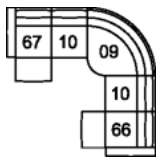

51 Sofa Manual Recliner
61 Sofa Power Recliner
88 x 40 x 40"
224 x 101 x 100 cm
IA: 65" / 165 cm

53 Loveseat Manual Recliner
63 Loveseat Power Recliner
67 x 40 x 40"
169 x 101 x 100 cm
IA: 42" / 108 cm

W2 Console w/Storage
14 x 40 x 35"
34 x 102 x 89 cm

32 Rocker Manual Recliner
31 Wallhugger Power Recliner
33 Swivel Rocker Manual Recliner
35 Wallhugger Manual Recliner
39 Rocker Power Recliner
39 x 40 x 40"
100 x 101 x 100 cm
IA: 16" / 42 cm

46 RHF Manual Recliner
47 LHF Manual Recliner
66 RHF Power Recliner
67 LHF Power Recliner
34 x 40 x 40"
85 x 101 x 100 cm

58 Console Loveseat Manual Recliner
68 Console Loveseat Power Recliner
77 x 40 x 40"
196 x 101 x 100 cm

POPULAR CONFIGURATIONS

67/10/09/10/66
105 x 105"
267 x 267 cm

67/10/09/W2/10/66
118 x 105"
300 x 267 cm

67/W1/10/10/W1/66
114 x 114"
290 x 290 cm

DIMENSIONS

Seat Depth: 20" / 50 cm
Seat Height: 19" / 48 cm
Arm Depth: 33" / 84 cm
Arm Height: 27" / 67 cm
Reclined Depth: 67" / 169 cm