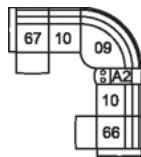

**51 Sofa Recliner**  
**61 Power Sofa Recliner**  
90 x 39 x 39"  
229 x 100 x 100 cm  
IA: 73" / 186 cm

**53 Loveseat Recliner**  
**63 Loveseat Recliner Power**  
66 x 39 x 39"  
168 x 100 x 100 cm  
IA: 48" / 122 cm

**58 Loveseat Console**  
**68 Loveseat Console Pwr**  
81 x 39 x 39"  
206 x 100 x 100 cm

**A2 Storage Console**  
13 x 39 x 36"  
34 x 100 x 91 cm

**32 Rocker Recliner Chair**  
**31 Wallhugger Recliner Pwr**  
**35 Wallhugger Recliner Chair**  
**39 Power Rocker Recliner**  
42 x 39 x 39"  
107 x 100 x 100 cm  
IA: 23" / 59 cm

## POPULAR CONFIGURATIONS

**67/10/09/10/66**  
104 x 104"  
265 x 265 cm

**67/10/09/A2/10/66**  
117 x 104"  
298 x 265 cm

**67/W1/10/10/W1/66**  
113 x 113"  
288 x 288 cm

## DIMENSIONS

Seat Depth: N/A  
Seat Height: N/A  
Arm Depth: N/A  
Arm Height: 26" / 66 cm  
Reclined Depth: 67" / 171 cm

Dimensions shown as Width x Depth x Height.

Dimensions are correct at the time of printing and are subject to change without notice. Actual measurements for each item may vary from what is shown here. Please allow up to a +/- 1 inch difference. Availability may vary by region.