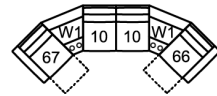

**58 Loveseat Console**  
**68 Loveseat Console Pwr**  
81 x 39 x 39"  
206 x 100 x 100 cm

**A2 Storage Console**  
13 x 39 x 36"  
34 x 100 x 91 cm

**32 Rocker Recliner Chair**  
**31 Wallhugger Recliner Pwr**  
**35 Wallhugger Recliner Chair**  
**39 Power Rocker Recliner**  
42 x 39 x 39"  
107 x 100 x 100 cm  
IA: 23" / 59 cm

**46 RHF Recliner Chair**  
**47 LHF Recliner Chair**  
**66 RHF Power Recliner**  
**67 LHF Power Recliner**  
34 x 39 x 39"  
87 x 100 x 100 cm

## POPULAR CONFIGURATIONS

**67/10/09/10/66**  
104 x 104"  
265 x 265 cm

**67/10/09/A2/10/66**  
117 x 104"  
298 x 265 cm

**67/W1/10/10/W1/66**  
113 x 113"  
288 x 288 cm

## DIMENSIONS

Seat Depth: N/A  
Seat Height: N/A  
Arm Depth: N/A  
Arm Height: 26" / 66 cm  
Reclined Depth: 67" / 171 cm

Dimensions shown as Width x Depth x Height.

Dimensions are correct at the time of printing and are subject to change without notice. Actual measurements for each item may vary from what is shown here. Please allow up to a +/- 1 inch difference. Availability may vary by region.