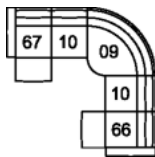

**51 Sofa Recliner**  
**61 Power Sofa Recliner**  
90 x 39 x 39"  
229 x 100 x 100 cm  
IA: 73" / 186 cm

**53 Loveseat Recliner**  
**63 Loveseat Recliner Power**  
66 x 39 x 39"  
168 x 100 x 100 cm  
IA: 48" / 122 cm

**58 Loveseat Console**  
**68 Loveseat Console Pwr**  
81 x 39 x 39"  
206 x 100 x 100 cm

**A2 Storage Console**  
13 x 39 x 36"  
34 x 100 x 91 cm

**32 Rocker Recliner Chair**  
**31 Wallhugger Recliner Pwr**  
**35 Wallhugger Recliner Chair**  
**39 Power Rocker Recliner**  
42 x 39 x 39"  
107 x 100 x 100 cm  
IA: 23" / 59 cm

## POPULAR CONFIGURATIONS

**67/10/09/10/66**  
104 x 104"  
265 x 265 cm

**67/10/09/A2/10/66**  
117 x 104"  
298 x 265 cm

**67/W1/10/10/W1/66**  
113 x 113"  
288 x 288 cm

## DIMENSIONS

Seat Depth: N/A  
Seat Height: N/A  
Arm Depth: N/A  
Arm Height: 26" / 66 cm  
Reclined Depth: 67" / 171 cm

Dimensions shown as Width x Depth x Height.

Dimensions are correct at the time of printing and are subject to change without notice. Actual measurements for each item may vary from what is shown here. Please allow up to a +/- 1 inch difference. Availability may vary by region.