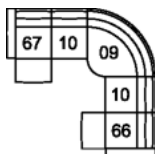

51 Sofa Recliner
61 Power Sofa Recliner
89 x 39 x 40"
227 x 100 x 102 cm
IA: 64" / 163 cm

53 Loveseat Recliner
63 Loveseat Recliner Power
67 x 39 x 40"
171 x 100 x 102 cm
IA: 42" / 107 cm

56 RHF Chaise
57 LHF Chaise
34 x 69 x 40"
87 x 176 x 102 cm

58 Loveseat Console
68 Loveseat Console Pwr
80 x 39 x 40"
204 x 100 x 102 cm

A2 Storage Console
13 x 39 x 36"
34 x 100 x 91 cm

32 Rocker Recliner Chair
31 Wallhugger Recliner Pwr
35 Wallhugger Recliner Chair
39 Power Rocker Recliner
43 x 39 x 40"
110 x 100 x 102 cm
IA: 17" / 44 cm

46 RHF Recliner Chair
47 LHF Recliner Chair
66 RHF Power Recliner
67 LHF Power Recliner
34 x 39 x 40"
87 x 100 x 102 cm

POPULAR CONFIGURATIONS

67/10/09/10/66
104 x 104"
265 x 265 cm

67/10/09/A2/10/66
117 x 104"
298 x 265 cm

67/A1/10/10/A1/66
113 x 113"
288 x 288 cm

67/10/56
91 x 69"
232 x 176 cm

DIMENSIONS

Seat Depth: N/A
Seat Height: N/A
Arm Depth: N/A
Arm Height: N/A
Reclined Depth: 69" / 175 cm

Dimensions shown as Width x Depth x Height.