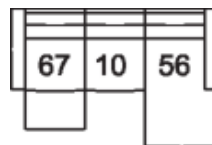

51 Sofa Recliner
61 Power Sofa Recliner
89 x 39 x 40"
227 x 100 x 102 cm
IA: 64" / 163 cm

53 Loveseat Recliner
63 Loveseat Recliner Power
67 x 39 x 40"
171 x 100 x 102 cm
IA: 42" / 107 cm

56 RHF Chaise
57 LHF Chaise
34 x 69 x 40"
87 x 176 x 102 cm

58 Loveseat Console
68 Loveseat Console Pwr
80 x 39 x 40"
204 x 100 x 102 cm

A2 Storage Console
13 x 39 x 36"
34 x 100 x 91 cm

32 Rocker Recliner Chair
31 Wallhugger Recliner Pwr
35 Wallhugger Recliner Chair
39 Power Rocker Recliner
43 x 39 x 40"
110 x 100 x 102 cm
IA: 17" / 44 cm

46 RHF Recliner Chair
47 LHF Recliner Chair
66 RHF Power Recliner
67 LHF Power Recliner
34 x 39 x 40"
87 x 100 x 102 cm

POPULAR CONFIGURATIONS

67/10/09/10/66
104 x 104"
265 x 265 cm

67/10/09/A2/10/66
117 x 104"
298 x 265 cm

67/A1/10/10/A1/66
113 x 113"
288 x 288 cm

67/10/56
91 x 69"
232 x 176 cm

DIMENSIONS

Seat Depth: N/A
Seat Height: N/A
Arm Depth: N/A
Arm Height: N/A
Reclined Depth: 69" / 175 cm

Dimensions shown as Width x Depth x Height.