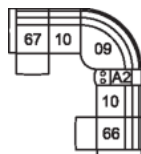

51 Sofa Recliner
61 Power Sofa Recliner
89 x 39 x 40"
227 x 100 x 102 cm
IA: 64" / 163 cm

53 Loveseat Recliner
63 Loveseat Recliner Power
67 x 39 x 40"
171 x 100 x 102 cm
IA: 42" / 107 cm

56 RHF Chaise
57 LHF Chaise
34 x 69 x 40"
87 x 176 x 102 cm

58 Loveseat Console
68 Loveseat Console Pwr
80 x 39 x 40"
204 x 100 x 102 cm

A2 Storage Console
13 x 39 x 36"
34 x 100 x 91 cm

32 Rocker Recliner Chair
31 Wallhugger Recliner Pwr
35 Wallhugger Recliner Chair
39 Power Rocker Recliner
43 x 39 x 40"
110 x 100 x 102 cm
IA: 17" / 44 cm

46 RHF Recliner Chair
47 LHF Recliner Chair
66 RHF Power Recliner
67 LHF Power Recliner
34 x 39 x 40"
87 x 100 x 102 cm

POPULAR CONFIGURATIONS

67/10/09/10/66
104 x 104"
265 x 265 cm

67/10/09/A2/10/66
117 x 104"
298 x 265 cm

67/A1/10/10/A1/66
113 x 113"
288 x 288 cm

67/10/56
91 x 69"
232 x 176 cm

DIMENSIONS

Seat Depth: N/A
Seat Height: N/A
Arm Depth: N/A
Arm Height: N/A
Reclined Depth: 69" / 175 cm

Dimensions shown as Width x Depth x Height.