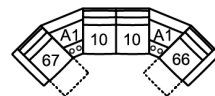

51 Sofa Recliner
61 Power Sofa Recliner
89 x 39 x 40"
227 x 100 x 102 cm
IA: 64" / 163 cm

53 Loveseat Recliner
63 Loveseat Recliner Power
67 x 39 x 40"
171 x 100 x 102 cm
IA: 42" / 107 cm

56 RHF Chaise
57 LHF Chaise
34 x 69 x 40"
87 x 176 x 102 cm

58 Loveseat Console
68 Loveseat Console Pwr
80 x 39 x 40"
204 x 100 x 102 cm

A2 Storage Console
13 x 39 x 36"
34 x 100 x 91 cm

32 Rocker Recliner Chair
31 Wallhugger Recliner Pwr
35 Wallhugger Recliner Chair
39 Power Rocker Recliner
43 x 39 x 40"
110 x 100 x 102 cm
IA: 17" / 44 cm

46 RHF Recliner Chair
47 LHF Recliner Chair
66 RHF Power Recliner
67 LHF Power Recliner
34 x 39 x 40"
87 x 100 x 102 cm

POPULAR CONFIGURATIONS

67/10/09/10/66
104 x 104"
265 x 265 cm

67/10/09/A2/10/66
117 x 104"
298 x 265 cm

67/A1/10/10/A1/66
113 x 113"
288 x 288 cm

67/10/56
91 x 69"
232 x 176 cm

DIMENSIONS

Seat Depth: N/A
Seat Height: N/A
Arm Depth: N/A
Arm Height: N/A
Reclined Depth: 69" / 175 cm

Dimensions shown as Width x Depth x Height.